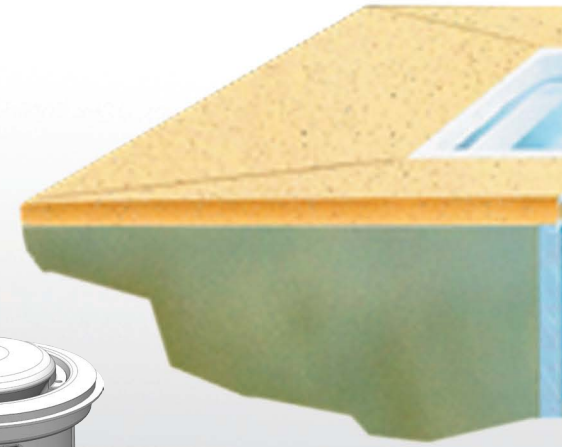

**MDX[®]
R3**

VGB COMPLIANT DEBRIS DRAIN

MDX-R3 IS A HIGHLY EFFICIENT DRAIN THAT ALLOWS DIRT, LEAVES, AND OTHER DEBRIS TO BE EFFECTIVELY REMOVED FROM YOUR POOL.

THE TECHNOLOGY BEHIND RELAXATION

VANQUISH USES ROTATING CLEANING JETS PLACED STRATEGICALLY IN YOUR POOL FLOOR. THESE CLEANING JETS SWEEP DEBRIS FROM EVERY CORNER OF YOUR POOL TOWARD THE PATENTED DEBRIS COLLECTION ZONE STRETCHING ACROSS THE DEEPEST PART OF YOUR POOL WHERE DEBRIS IS THEN INFLUENCED TOWARDS TO THE MDX-R3 VGB COMPLIANT SAFETY DRAIN. FROM THERE DEBRIS TRAVELS TO THE OPTIONAL DEBRIS CONTAINMENT CANISTER DESIGNED FOR CONVENIENT DECK-SIDE ACCESS. AFTER ONLY A SHORT TIME YOUR POOL WILL BE CLEANED, AND VANQUISH WILL DISAPPEAR BACK INTO THE POOL FLOOR. VIRTUALLY ALL THAT'S LEFT TO DO IS RELAX AND ENJOY A CLEAN WELL CIRCULATED POOL.