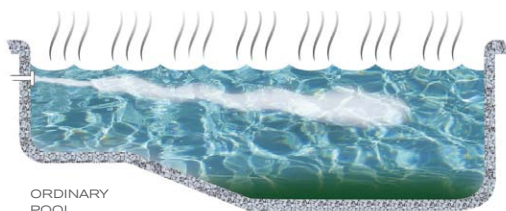

VANQUISH IMPROVES THE POOR CIRCULATION FOUND IN ORDINARY POOLS. USING ROTATING CLEANING JETS STRATEGICALLY PLACED IN THE POOL FLOOR, VANQUISH EVENLY CIRCULATES WATER THROUGHOUT EVERY SQUARE INCH OF YOUR POOL.

THIS IMPROVED CIRCULATION HAS BEEN PROVEN TO CREATE A CLEANER, HEALTHIER MORE COMFORTABLE POOL WATER WHILE REDUCING THE LOSS OF CHEMICALS AND HEATING ENERGY TO THE ATMOSPHERE. THIS MEANS VANQUISH WILL SAVE YOU MONEY WHILE IT DELIVERS HEALTHIER WATER.

- ENJOY CLEANER, HEALTHIER WATER.
- NO POORLY-CIRCULATED ALGAE-PRONE AREAS.
- ELIMINATES COLD SPOTS FOR MORE COMFORTABLE SWIMMING.
- SAVES CHEMICALS FOR THE LIFE OF THE POOL.

- SAVES ENERGY COSTS FOR THE LIFE OF THE POOL.
- BETTER FOR THE ENVIRONMENT
- EXTENDS YOUR SWIMMING SEASON
- WARM & SPARKLING CLEAN WATER...AUTOMATICALLY