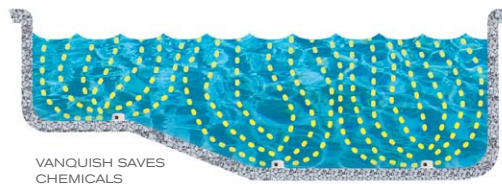

CLEANER, HEALTHIER, WATER WHILE YOU SAVE MONEY

CIRCULATION BENEFITS THAT LAST THE LIFE OF YOUR POOL.

- ENJOY CLEANER, HEALTHIER WATER.
- NO POORLY-CIRCULATED ALGAE-PRONE AREAS.
- ELIMINATES COLD SPOTS FOR MORE COMFORTABLE SWIMMING.
- SAVES CHEMICALS FOR THE LIFE OF THE POOL.

- SAVES ENERGY COSTS FOR THE LIFE OF THE POOL.
- BETTER FOR THE ENVIRONMENT
- EXTENDS YOUR SWIMMING SEASON
- WARM & SPARKLING CLEAN WATER...AUTOMATICALLY