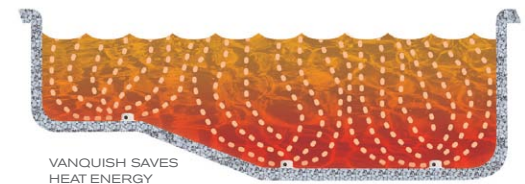

CLEANER, HEALTHIER, WATER WHILE YOU SAVE MONEY

CIRCULATION BENEFITS THAT LAST THE LIFE OF YOUR POOL.

- ENJOY CLEANER, HEALTHIER WATER.
- NO POORLY-CIRCULATED ALGAE-PRONE AREAS.
- ELIMINATES COLD SPOTS FOR MORE COMFORTABLE SWIMMING.
- SAVES CHEMICALS FOR THE LIFE OF THE POOL.

- SAVES ENERGY COSTS FOR THE LIFE OF THE POOL.
- BETTER FOR THE ENVIRONMENT
- EXTENDS YOUR SWIMMING SEASON
- WARM & SPARKLING CLEAN WATER...AUTOMATICALLY