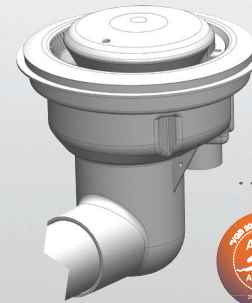

THE TECHNOLOGY BEHIND RELAXATION

VANQUISH USES ROTATING CLEANING JETS PLACED STRATEGICALLY IN YOUR POOL FLOOR. THESE CLEANING JETS SWEEP DEBRIS FROM EVERY CORNER OF YOUR POOL TOWARD THE PATENTED DEBRIS COLLECTION ZONE STRETCHING ACROSS THE DEEPEST PART OF YOUR POOL WHERE DEBRIS IS THEN INFLUENCED TOWARDS TO THE MDX-R3 VGB COMPLIANT SAFETY DRAIN. FROM THERE DEBRIS TRAVELS TO THE OPTIONAL DEBRIS CONTAINMENT CANISTER DESIGNED FOR CONVENIENT DECK-SIDE ACCESS. AFTER ONLY A SHORT TIME YOUR POOL WILL BE CLEANED, AND VANQUISH WILL DISAPPEAR BACK INTO THE POOL FLOOR. VIRTUALLY ALL THAT'S LEFT TO DO IS RELAX AND ENJOY A CLEAN WELL CIRCULATED POOL.