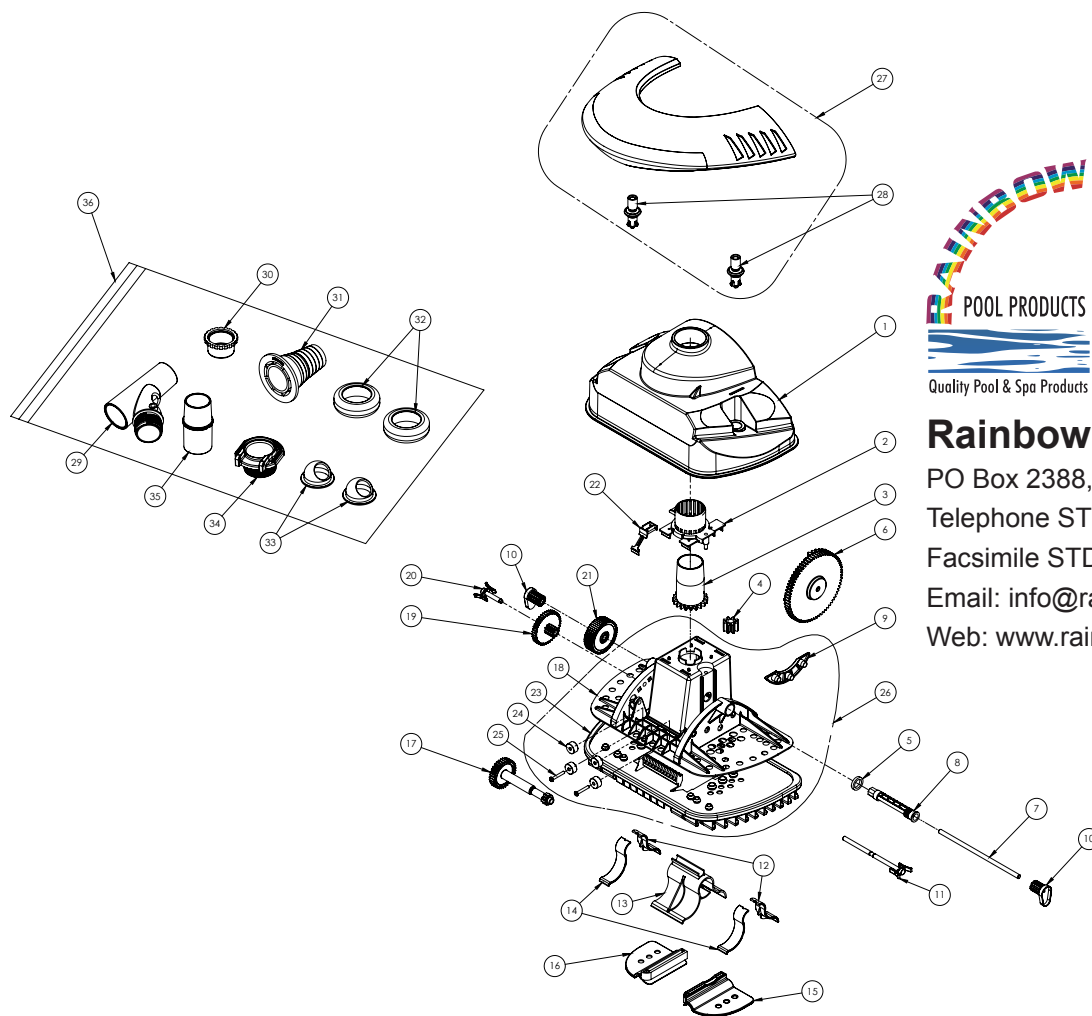

SANDSHARK REPLACEMENT PARTS

Rainbow Pool Products

PO Box 2388, Mansfield Qld 4122

Telephone STD 61-7-3849 5385

Facsimile STD 61-7-3849 5384

Email: info@rainbowpoolproducts.com.au

Web: www.rainbowpoolproducts.com.au

Item	Part No.	Description
	GW7910	Steering Kit (Incl. Key Nos. 2, 3, 4 & 22)
2		Swivel Housing
3		Swivel
4		Swivel Sprocket
22		Clutch Clip
	GW7503	Clutch Kit (Incl. Key Nos. 5, 8 & 21)
5		Oscillator Sleeve Bushing
8		Oscillator Sleeve
21		Clutch Assembly
	GW7504	Gear Kit (Incl. Key Nos. 6, 10, 11, 17, 19 & 20)
6		Large steering Drive Assembly
10		Shaft Plug
11		Long Sprocket Clip
17		Drive Shaft assembly
19		Center Sprocket
20		Short Sprocket Clip
	GW7912	Oscillator Kit (Incl. Key Nos. 12, 13 & 14)
12		Small Sliding Seal
13		Oscillator
14		Large Sliding Seal

Item	Part No.	Description
	GW7913	Seal Flap Kit (Incl. Key Nos. 15 & 16)
15		Right Seal Flap
16		Left seal Flap
	GW7901	Accessory Kit (Not shown)
		Regulator
		Regulator cap
	K2012	Hose Weight
		Flow gage
		Reducer Cone
		Eyeball Diverter
		Vac Port Fitting
1	GW7903	Outer Housing
9	41201-0213	Shaft - Stainless Steel
18	41201-0242W	Chassis with Pad
23	GW7902	Bumper with flex snaps
24	GW7904	Flex Snaps Kit
NOT SHOWN		
	GW7911	Short Leader Hose
	41201-0254	Suction Hose, 1 Meter segment