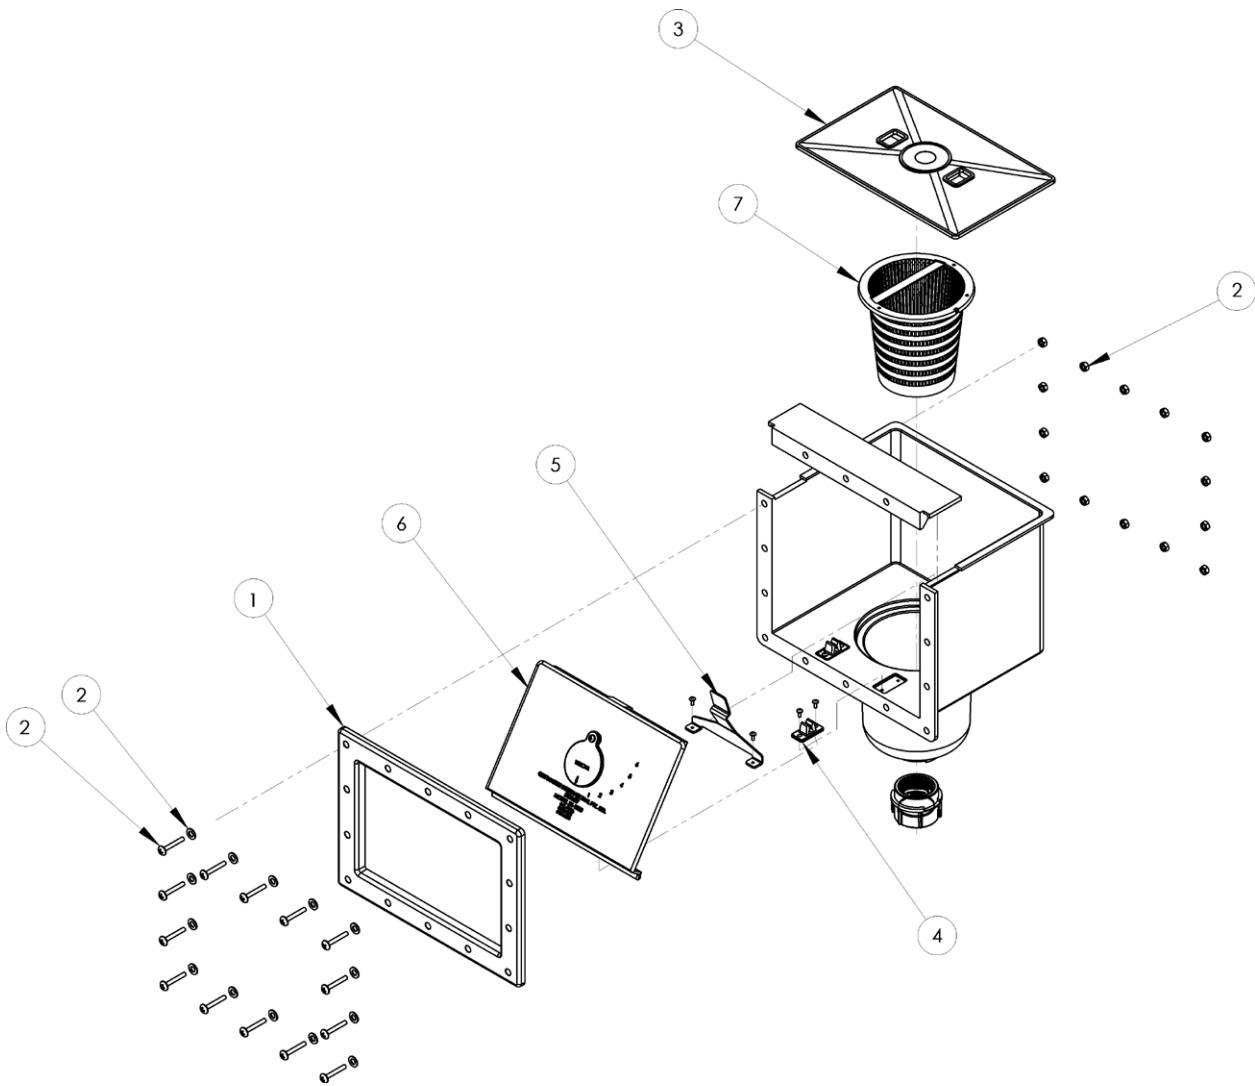

SK1000 SKIMMERS

REPLACEMENT PARTS

Item	Part No.	Description
SK1000 SKIMMERS		
1	5151300	SK1000 Escutcheon Plate
	5150900	SK1000 Escutcheon Gasket
2	5151100	SK1000 Escutcheon Fasteners
3	5151000	DECK LID SK1000 Skimmer
4	5151400	HINGES (Pack 2) SK1000 W/Door
5	5151900	STOP SK1000 Weir Door
6	5152700	WEIR DOOR SK1000 Skimmer
	5152750	CONTROL PLATE SK1000
7	5158700	LEAF BASKET SK1000 Skimmer

Rainbow Pool Products

PO Box 2388, Mansfield Qld 4122

Telephone STD 61-7-3849 5385

Facsimile STD 61-7-3849 5384

Email: info@rainbowpoolproducts.com.au

Web: www.rainbowpoolproducts.com.au

Product on page 101.