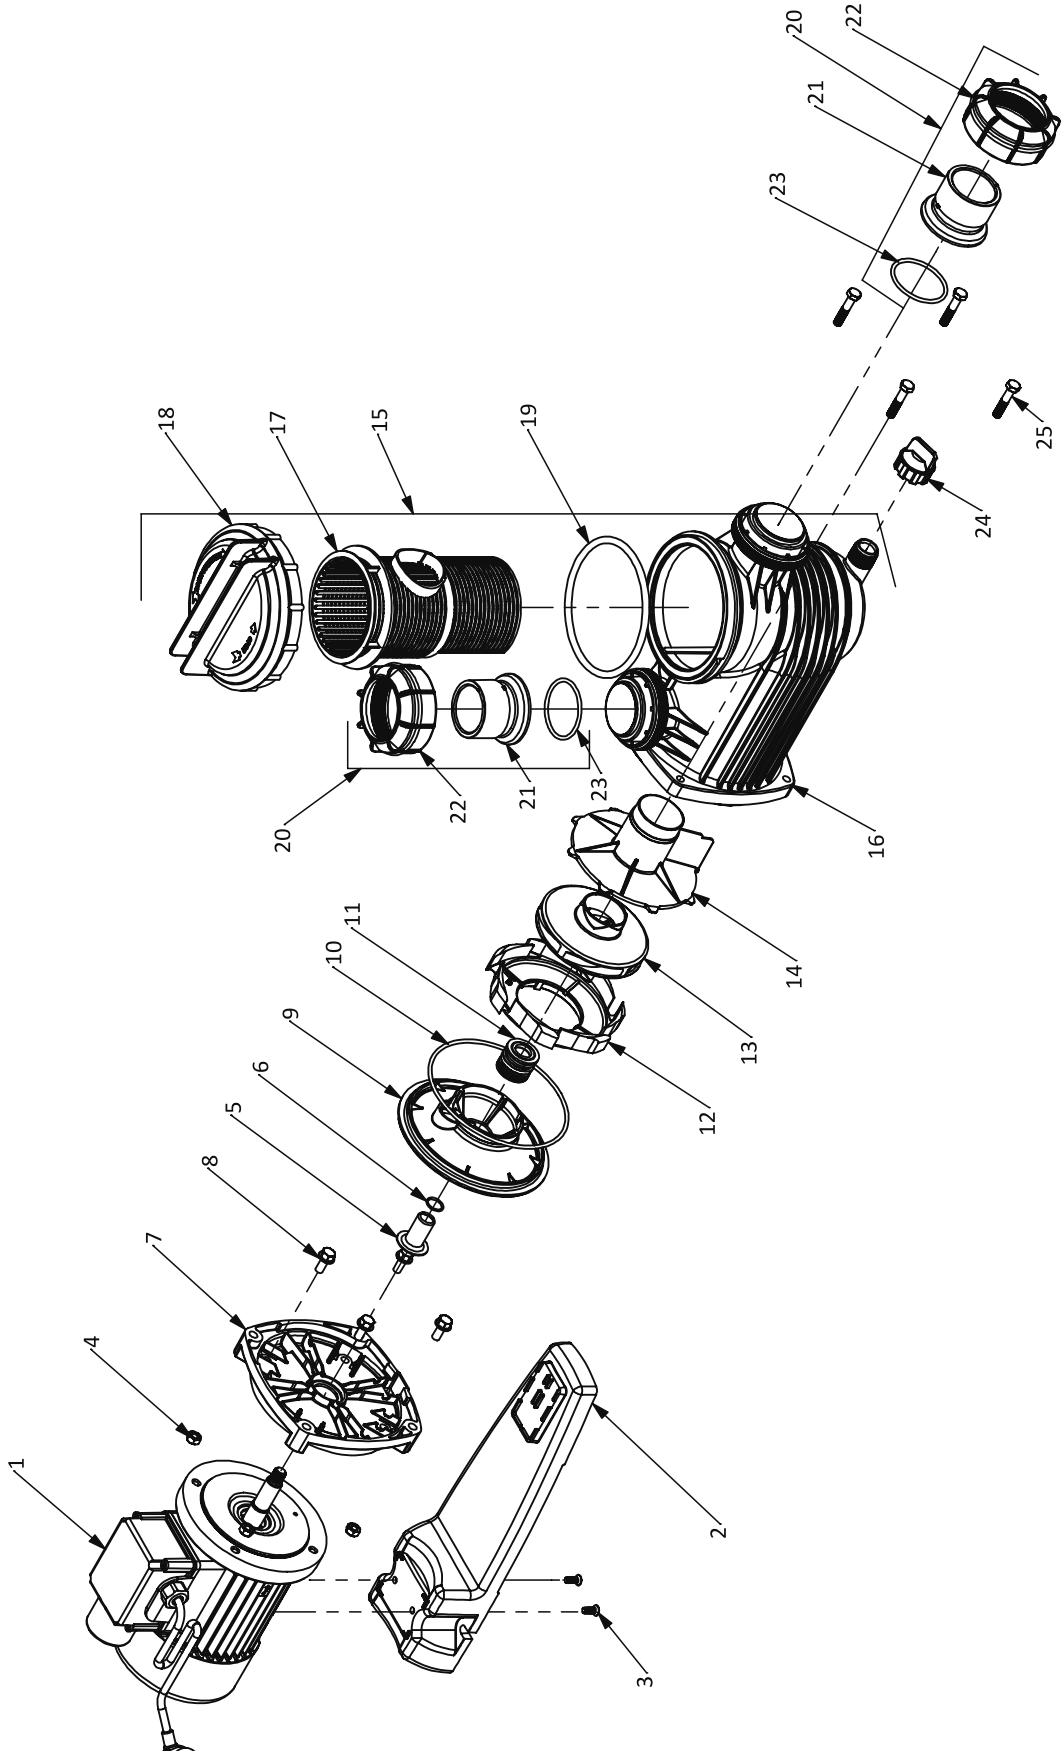

PANTERA® HIGH PERFORMANCE PUMP

REPLACEMENT PARTS

PANTERA® HIGH PERFORMANCE PUMP (CONT'D)

REPLACEMENT PARTS

Item	Description	Part No.	Part No.	Part No.	Part No.
		PPP-550-1P	PPP-750-1P	PPP-1100-1P	PPP-1500-1P
1	MOTOR	(405976) 801210	(405976) 801210	(405977) 801277	(405977) 801277
2	BASE PPP/LTP POOL PUMP	SEE BASE AND SCREW KIT			
3	SCREW M6 x 16MM C/SNK HD PHLPS	SEE BASE AND SCREW KIT			
	BASE & SCREW KIT (INCLUDES ITEMS 2&3)	800532	800532	800532	800532
4	NUT 5/16inW HEX ST/ST	SEE FASTENERS KIT			
5	SHAFT SLEEVE	SEE SEAL KIT			
6	ORING SHAFT SLEEVE	SEE SEAL KIT			
7	YOKE AND LIP SEAL	412050	412050	412050	412050
8	SCREW 5/16inW x 3/4in HWF S/S	702770	702770	702770	702770
9	BAFFLE	302060K	302060K	305300	305300
10	ORING CASING	SEE SEAL KIT			
11	MECHANICAL SEAL	SEE SEAL KIT			
	SEAL KIT (INCLUDES ITEMS 5,6,10&11)	800583K	800583K	800583K	800583K
	MECHANICAL SEAL (PACK OF 25)	801303	801303	801303	801303
12	DIFFUSER	303460K	305460	303460K	303460K
13	IMPELLER	512750K	507530K	506840K	506820K
14	SEPERATOR PLATE	408610	408730	408730	408730
15	CASING ASSEMBLY (INCLUDES ITEMS 16.17,18&19)	801200	801200	801200	801200
16	CASING PANTERA POOL	SEE CASING ASSEMBLY			
17	STRAINER BASKET	302310	302310	302310	302310
18	LID	SEE CASING ASSEMBLY / LID & O-RING KIT			
19	O-RING CASING & LID	SEE CASING ASSEMBLY / LID & O-RING KIT			
	LID & O-RING KIT (INCLUDES ITEMS 18&19)	800897K	800897K	800897K	800897K
20	BARREL UNION KIT(INCLUDES ITEMS 21,22&23)	800714	800714	800714	800714
21	TAIL-PIN SWIVEL B/UNION WHITE	SEE BARREL UNION KIT			
22	NUT SWIVEL BARREL UNION	SEE BARREL UNION KIT			
23	O-RING TAIL & NUT	SEE BARREL UNION KIT			
24	PUMP PLUG 3/4" BSP FEMALE	504605	504605	504605	504605
25	SCREW 5/16inW x 1.1/2in HWF SS	SEE FASTNERES KIT			
	FASTENERS KIT (INCLUDES ITEMS 4&25 x4)	801278	801278	801278	801278