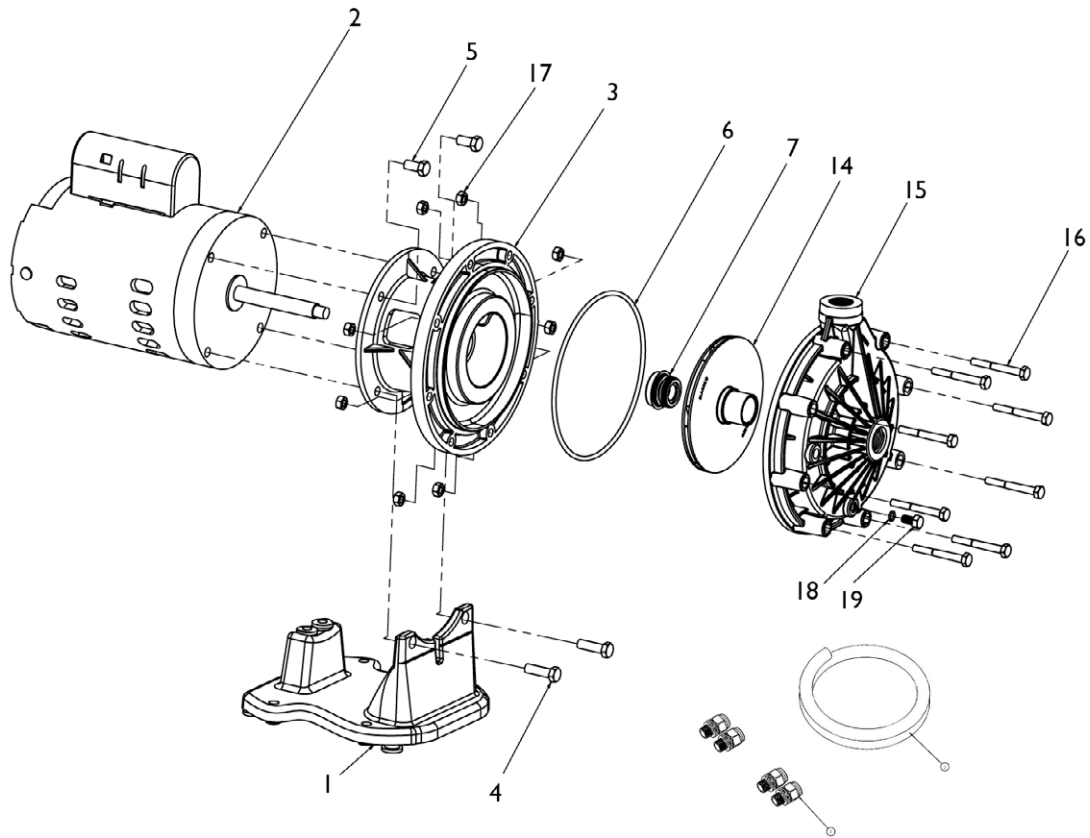

BOOSTER PUMP REPLACEMENT PARTS

Item	Part No.	Description
BOOSTER PUMP		
1	LA41APC	Pump stand 99, complete with rubber grommets
2	801493	Motor
3	LA295	Seal bracket
4	-	Bolt 3/8-16 x 1-1/4 in., 2 req.
5	-	Bolt 3/8-16 x 3/4 in., 2 req.
	801494	Motor Fasteners Kit (Includes 4 & 5)
6	LA415	O-ring for seal bracket
7	071734S	Seal (PS1000) - Set includes both cap and bellows
14	LA02L52AQU	Impeller
15	LA395N	Volute
16	-	Bolt
17	-	Nut
	8014795	Pump Fasteners Kit (Includes 16 & 17)
18	LA375	O-ring for drain plug
19	EB20	Drain plug
NOT SHOWN		

801247 Hose kit

Rainbow Pool Products

PO Box 2388, Mansfield Qld 4122

Telephone STD 61-7-3849 5385

Facsimile STD 61-7-3849 5384

Email: info@rainbowpoolproducts.com.au

Web: www.rainbowpoolproducts.com.au