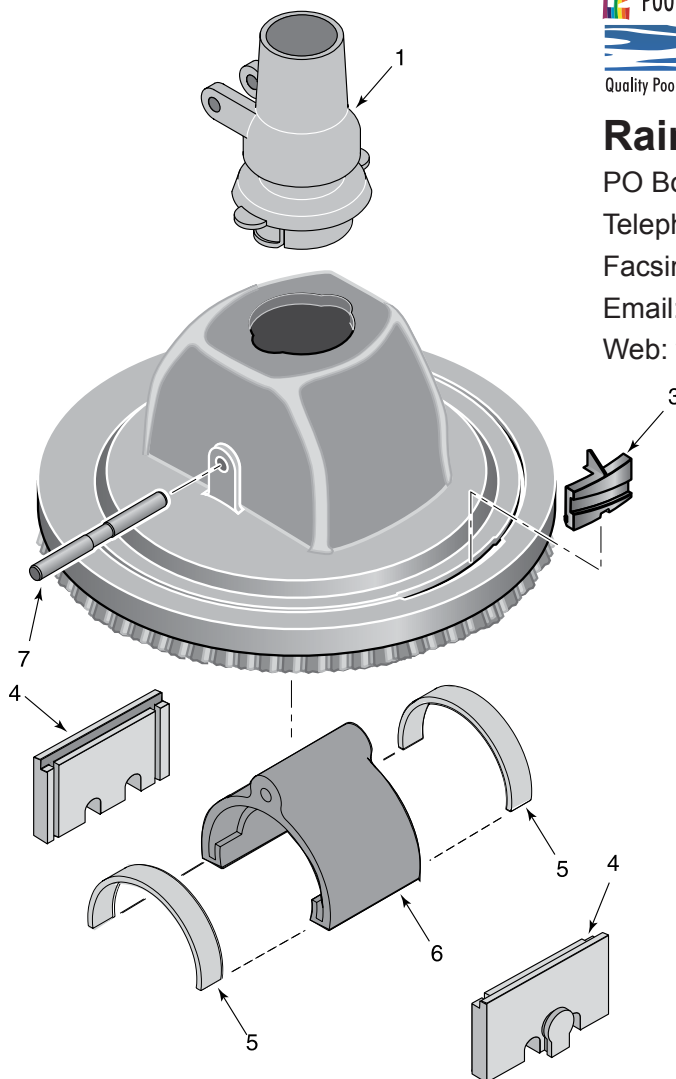

'LIL SHARK™ REPLACEMENT PARTS

Rainbow Pool Products

PO Box 2388, Mansfield Qld 4122

Telephone STD 61-7-3849 5385

Facsimile STD 61-7-3849 5384

Email: info@rainbowpoolproducts.com.au

Web: www.rainbowpoolproducts.com.au

Item	Part No.	Description
LIL SHARK REPLACEMENT PARTS		
1	GW9012	Swivel Assembly
3	41100-0026	Ring Adjuster
4	Not Avail.	Oscillator Impact Bumper (Pkg of 2)
5	GW9004	Oscillator Seals (Pkg of 2)
6	GW9003	Oscillator Kit (Includes Seals)
7	GW9002	Axle Shaft
NOT SHOWN		
	GW9018	Vacuum Regulator
	GW9015	Reducer Cone
	GW9019	Unidapt Handle
	GW9510	Replacement Hose Kit (Includes 1 each 20 ft., 8 ft. and 4 ft. Hose)

Note: If body fails, order GW8000.