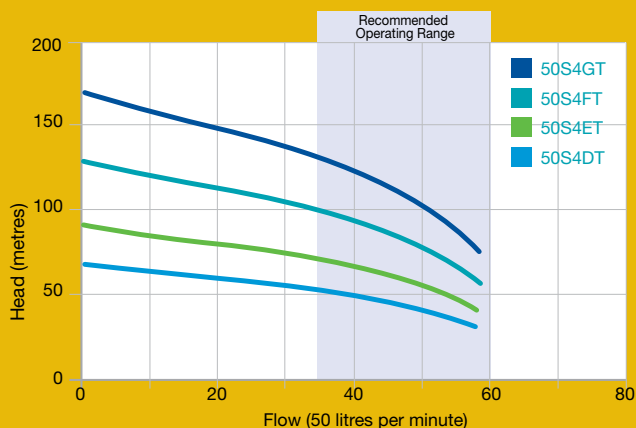

150 Litre pump

Glass reinforced engineering plastic ends for corrosion protection. Discharge 1 1/4" BSP.

MODEL	HP	kW	Stages
150S4KT	7.5	5.5	30
150S4JT	5.0	3.7	20
150S4HT	3.0	2.2	12
150S4GT	2.0	1.5	8

20S4 Range Performance

70S4 Range Performance

30S4 Range Performance

90S4 Range Performance

50S4 Range Performance

150S4 Range Performance