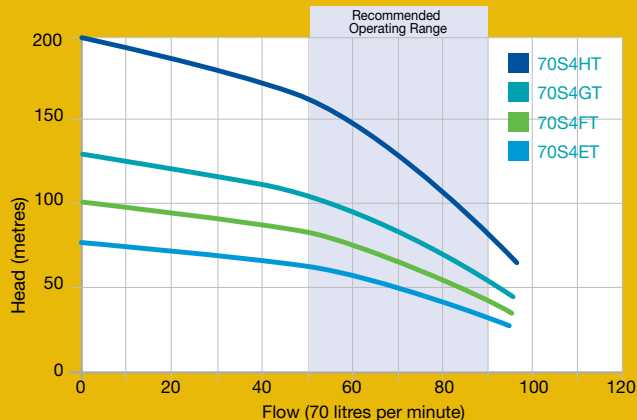

MODEL	HP	kW	Stages
70S4HT	3.0	2.2	26
70S4GT	2.0	1.5	17
70S4FT	1.5	1.1	13
70S4ET	1.0	0.75	10

90 Litre pump

Glass reinforced engineering plastic ends for corrosion protection. Discharge 1 1/4" BSP.

MODEL	HP	kW	Stages
90S4HT	3.0	2.2	18
90S4GT	2.0	1.5	12
90S4FT	1.5	1.1	10

150 Litre pump

Glass reinforced engineering plastic ends for corrosion protection. Discharge 1 1/4" BSP.

MODEL	HP	kW	Stages
150S4KT	7.5	5.5	30
150S4JT	5.0	3.7	20
150S4HT	3.0	2.2	12
150S4GT	2.0	1.5	8

20S4 Range Performance

70S4 Range Performance

30S4 Range Performance

90S4 Range Performance

50S4 Range Performance

150S4 Range Performance