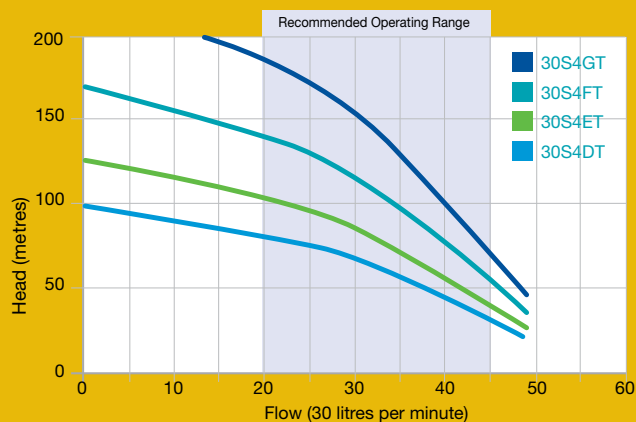

MODEL	HP	kW	Stages
70S4HT	3.0	2.2	26
70S4GT	2.0	1.5	17
70S4FT	1.5	1.1	13
70S4ET	1.0	0.75	10

90 Litre pump

Glass reinforced engineering plastic ends for corrosion protection. Discharge 1 1/4" BSP.

MODEL	HP	kW	Stages
90S4HT	3.0	2.2	18
90S4GT	2.0	1.5	12
90S4FT	1.5	1.1	10

150 Litre pump

Glass reinforced engineering plastic ends for corrosion protection. Discharge 1 1/4" BSP.

MODEL	HP	kW	Stages
150S4KT	7.5	5.5	30
150S4JT	5.0	3.7	20
150S4HT	3.0	2.2	12
150S4GT	2.0	1.5	8

20S4 Range Performance

70S4 Range Performance

30S4 Range Performance

90S4 Range Performance

50S4 Range Performance

150S4 Range Performance