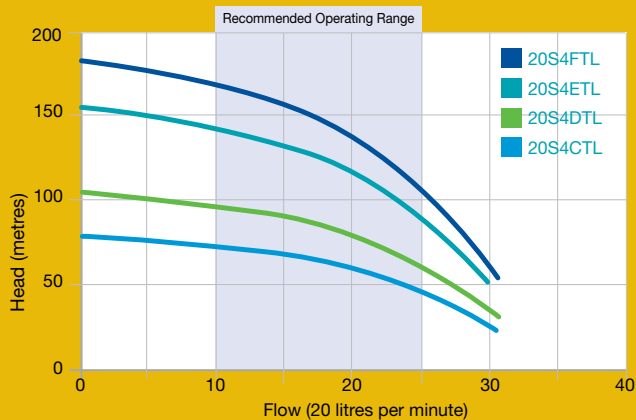

Glass reinforced engineering plastic ends for corrosion protection. Discharge 1 1/4" BSP.

MODEL	HP	kW	Stages
50S4GT	2.0	1.5	22
50S4FT	1.5	1.1	17
50S4ET	1.0	0.75	12
50S4DT	0.75	0.55	9

70 Litre pump

Glass reinforced engineering plastic ends for corrosion protection. Discharge 1 1/4" BSP.

MODEL	HP	kW	Stages
70S4HT	3.0	2.2	26
70S4GT	2.0	1.5	17
70S4FT	1.5	1.1	13
70S4ET	1.0	0.75	10

90 Litre pump

Glass reinforced engineering plastic ends for corrosion protection. Discharge 1 1/4" BSP.

MODEL	HP	kW	Stages
90S4HT	3.0	2.2	18
90S4GT	2.0	1.5	12
90S4FT	1.5	1.1	10

150 Litre pump

Glass reinforced engineering plastic ends for corrosion protection. Discharge 1 1/4" BSP.

MODEL	HP	kW	Stages
150S4KT	7.5	5.5	30
150S4JT	5.0	3.7	20
150S4HT	3.0	2.2	12
150S4GT	2.0	1.5	8

20S4 Range Performance

70S4 Range Performance

30S4 Range Performance

90S4 Range Performance

50S4 Range Performance

150S4 Range Performance