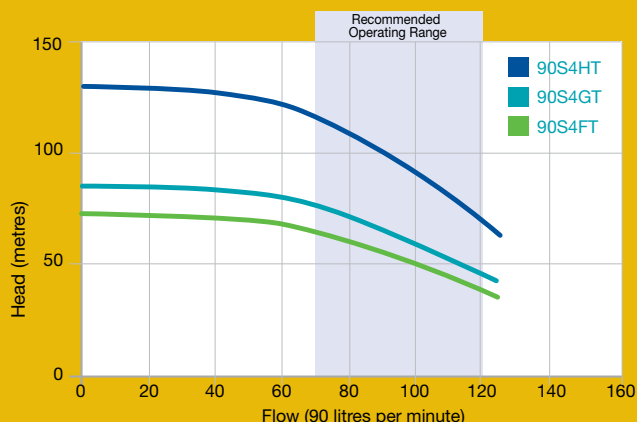

MODEL	HP	kW	Stages
70S4HT	3.0	2.2	26
70S4GT	2.0	1.5	17
70S4FT	1.5	1.1	13
70S4ET	1.0	0.75	10

90 Litre pump

Glass reinforced engineering plastic ends for corrosion protection. Discharge 1 1/4" BSP.

MODEL	HP	kW	Stages
90S4HT	3.0	2.2	18
90S4GT	2.0	1.5	12
90S4FT	1.5	1.1	10

150 Litre pump

Glass reinforced engineering plastic ends for corrosion protection. Discharge 1 1/4" BSP.

MODEL	HP	kW	Stages
150S4KT	7.5	5.5	30
150S4JT	5.0	3.7	20
150S4HT	3.0	2.2	12
150S4GT	2.0	1.5	8

20S4 Range Performance

70S4 Range Performance

30S4 Range Performance

90S4 Range Performance

50S4 Range Performance

150S4 Range Performance