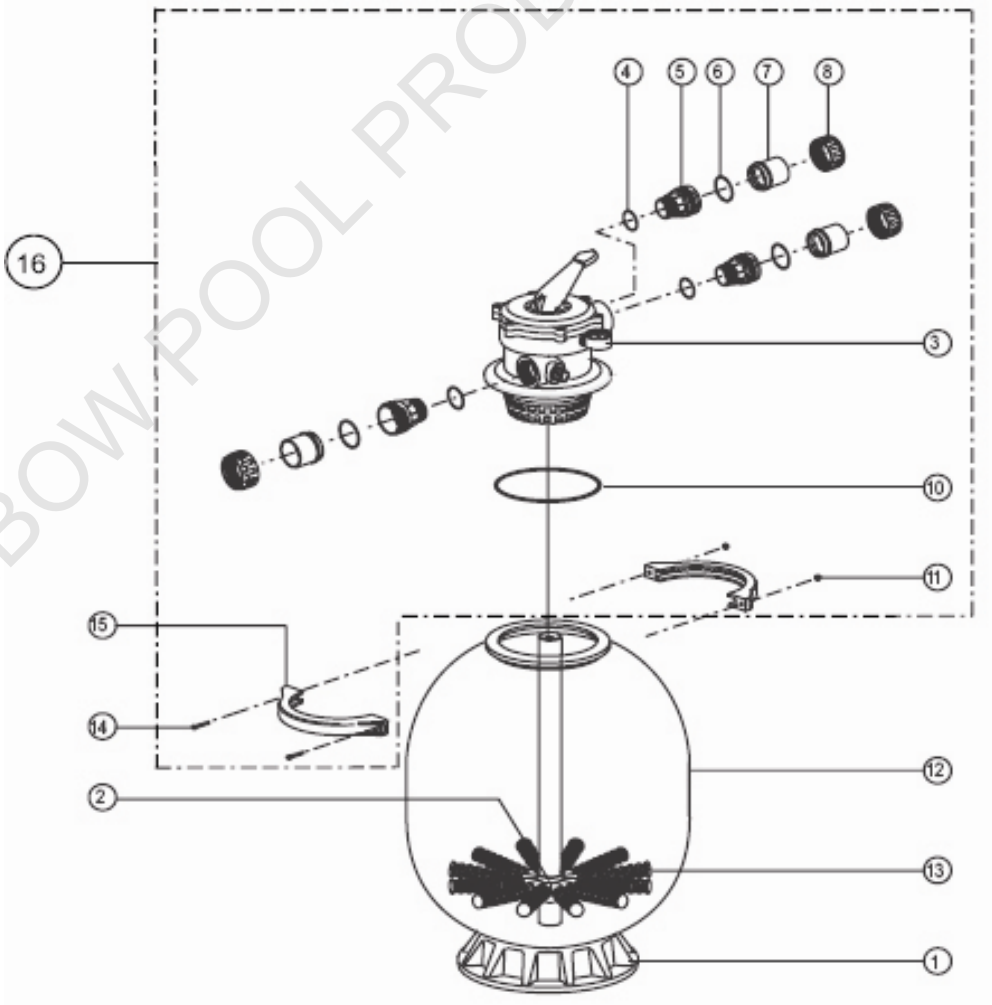

RX MEDIA FILTER

SPARE PARTS DIAGRAM

Key	Description	Product Code
1	Base 20"/24" filters	75020
	Base 27"/30"/36" filters	75021
2	Hub assembly 12 arm	77012
3	Pressure gauge	75032
4	"O" ring Union to valve 40mm	70008
	"O" ring Union to valve 50mm	70009
5	Threaded tail 40mm union	950922
	Threaded tail 50mm union	950921
6	"O" ring 40mm union (RX180/RX280/RX320)	75109
	"O" ring 50mm union (RX360/RX400/RX500)	70003
7	Union tail 40mm	76015
	Union tail 50mm	950920
8	Lock nut union 40mm	76020
	Lock nut union 50mm	950919
10	"O" ring valve to tank (40 & 50mm)	75058
11	Nut filter clamp (brass)	non
12	Filter tank RX180 (20")	75023
	Filter tank RX280 (24")	75024
	Filter tank RX320/360 (227")	75026
	Filter tank RX400 (30")	75025
	Filter tank RX500 (36")	75027
13	Lateral (specify filter model)	77025
14	Bolt S/S filter clamp	non
15	V clamp set	75010
16	40mm Multi Port Complete - Inc. Unions	76032
	50mm Multi Port Complete - Inc. Unions	76033