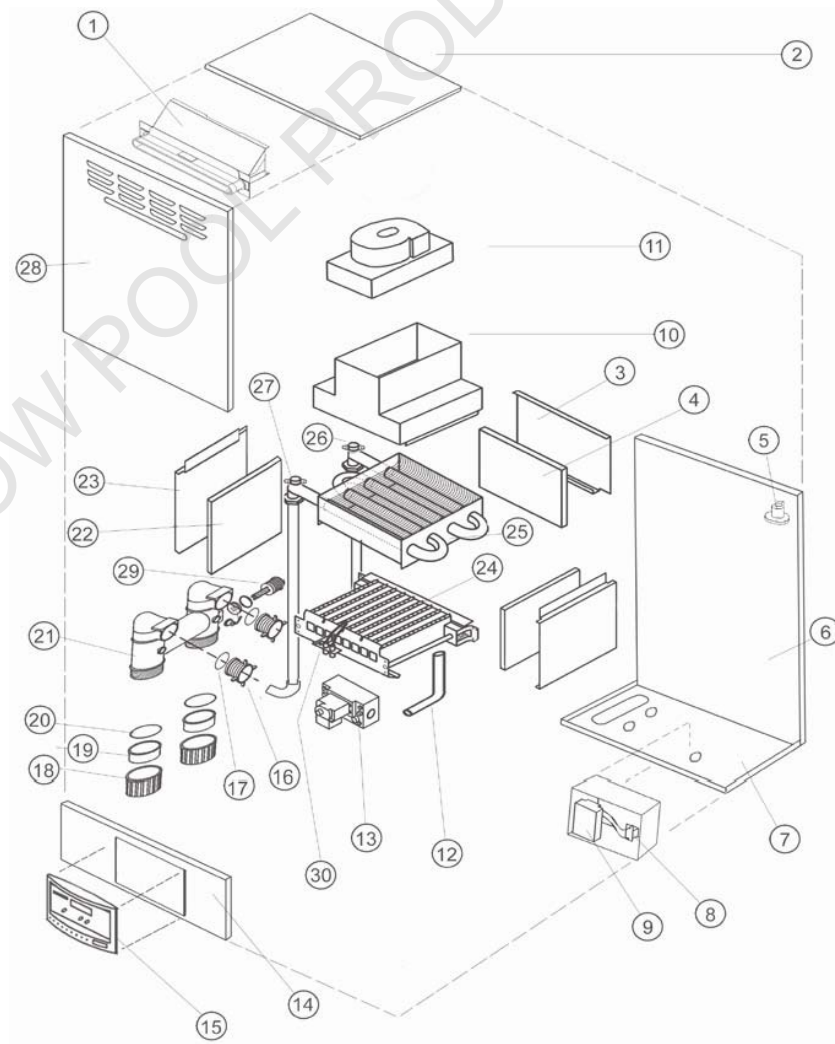

RAINBOW
POOL PRODUCTS

Quality Pool & Spa Products

JX GAS HEATERS

SPARE PARTS DIAGRAM

| Key | Description | Product Code |
|-----------|---|--------------|
| 1 | Stainless Steel Flue JX130 | 920500 |
| | Stainless Steel Flue JX160 | 930500 |
| 2 | Top Panel JX130 | 920804 |
| | Top Panel JX160 | 930804 |
| 3 | Sheet Metal Insulation Side Panel JX130 | 920304 |
| | Sheet Metal Insulation Side Panel JX160 | 930304 |
| 4 | Superwool Side Panel JX130 | 425050 |
| | Superwool Side Panel JX160 | 425055 |
| 5 | Air Pressure Switch | 77128 |
| 6 | Rear Panel JX130 | 920202 |
| | Rear Panel JX160 | 930202 |
| 7 | Base Panel JX130 | 920801 |
| | Base Panel JX160 | 930801 |
| 8 | Transformer 240/24VAC 1.25amp | 72052 |
| 9 | Ignition Module - Nat Gas | 77125 |
| | Ignition Module - LPGas | 771251 |
| | DSI Spark Ignitor Lead - 750mm | 77126 |
| 10 | Flue Assembly JX130 | 920400 |
| | Flue Assembly JX160 | 930400 |
| 11 | Fan Flue - JX130/160 | 77127 |
| 12 | 300mm Flexible Hose | 73109 |
| 13 | Gas Valve JX130 & JX160 | 477142 |
| 14 | Thermostat Sheetmetal Facia Panel JX130 | 920601 |
| | Thermostat Sheetmetal Facia Panel JX160 | 930601 |
| 15 | Genus Thermostat Board | 70280 |
| | Temperature Sensor Lead | 70276 |
| 16 | Heat exchanger adaptor | 76030 |
| 17 | Heat exchanger adaptor 'O' ring | 70002 |
| 18 | 40mm Lock Nut | 76020 |
| 19 | 40mm Plain Tail | 76015 |
| 20 | 40mm "O" ring | 75109 |
| 21 | HX/JX Inlet/Out Thermoplastic Header | 76010 |
| 22 | Superwool End Panel JX130/160 | 425056 |
| 23 | Sheet Metal Superwool Side Panel JX130 | 920303 |
| | Sheet Metal Superwool Side Panel JX160 | 930303 |
| 24 | Burner Tray JX130 | 70990 |
| | Burner Tray JX160 | 70993 |
| 25 | Heat Exchanger JX130 | 75709 |
| | Heat Exchanger JX160 | 75710 |
| 26 | 45 Deg Hi Limit | 71018 |
| 27 | 70 Deg Hi Limit | 71018H |
| 28 | Front Upper Panel JX130 | 920802 |
| | Front Upper Panel JX160 | 930802 |
| 29 | By-Pass Plunger | 76025 |
| 30 | Ignitor - DSI | 77185 |
| | Ignitor - Suppression Lead | 77186 |
| | Ignitor - Sensor | 77187 |
| Not shown | Pressure switch | 71580 |
| Not shown | JX Wiring Loom | 65038 |
| Not shown | By-Pass Spring | 71922 |
| Not shown | By-pass disc | 76026 |
| Not shown | Gas Inlet Pipe JX130 | 73108 |
| Not shown | Gas Inlet Pipe JX160 | 73110 |