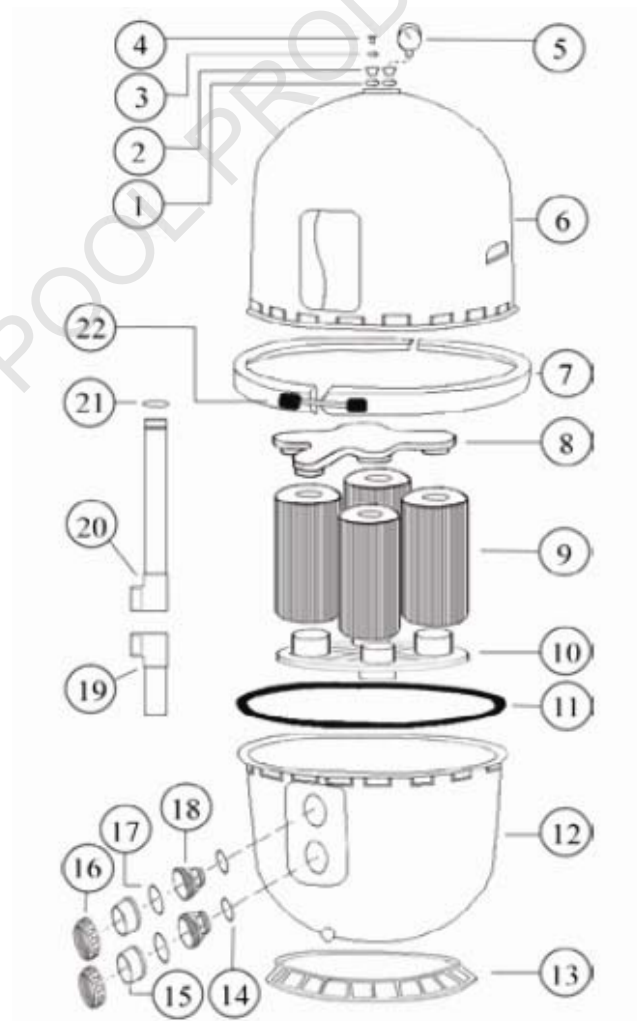

GX CARTRIDGE FILTER

SPARE PARTS DIAGRAM

Key	Description	Product Code
1	Air Bleed / Drain Plug Brass 'O' Ring	78102
2	Air Bleed / Drain Plug Brass Insert	78093
3	Air Bleed / Drain Plug 'O' Ring	78103
4	Air Bleed / Drain Plug	78207
5	Pressure gauge	75032
6	GX Filter Tank - Top	75017
7	GX Filter Half Clamp Band	78107
8	GX Filter Top Manifold	75019
9	Filter Element 100 Sq Ft	78083
	Filter Element 150 Sq Ft	78084
10	GX Filter Base Manifold	75022
11	GX Filter Body 'O' Ring	78109
12	GX Filter Tank - Base	75018
13	Filter Base	75014
14	O' Ring Union to Valve 50mm	70000
15	Union Tail 50mm	950920
16	Lock nut union 50mm	950919
17	"O" ring 50mm union	70003
18	Threaded tail 50mm union	950921
19	GX Manifold Pipe Lower Assembly	78110
20	GX Manifold Pipe Upper Assembly GX600	78111
	GX Manifold Pipe Upper Assembly GX400	78178
21	GX Upper Manifold 'O' Ring	70015
22	GX Filter Clamp Bolt Assembly	78112