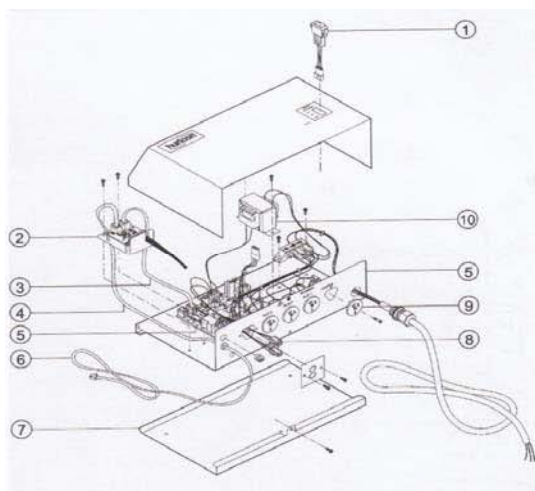

RAINBOW POOL PRODUCTS
Quality Pool & Spa Products

GENUS CONTROLLERS

SPARE PARTS DIAGRAM

Key	Description	Product Code
1	Rocker Switch	71950
2	FM Remote Receiver Assembly	10935
3	6 Wire Flat Cable FM remote to PCB	70287
5	PCB Relay Board	70291
6	6 Wire Flat Cable 3m	10910
7	Mounting Plate G4 Relay Box	901001
8	Genus II Wiring Kit	80880
	Genus III Wiring Kit	80872
	Genus IV Wiring Kit	80923
	Plus IV Wiring Kit	80921
9	3 Pin socket	20006
10	Transformer to suit Genus Systems	72053
	Cover Genus IV Relay Box	901003
not shown	Terminal Strip	20075
not shown	Cable Gland	75175
not shown	Fuse 1 amp 20 x 5	70351
1	Remote Label	LABEL62
2	Battery - remote PCB	non
3	PCB remote 7 button with time clock	70290
4	Lens Clear remote	10933
5	Housing remote front	74505
6	Housing remote flush mount - rear	74506
not shown	Housing remote surface mount	74507
7	FM Remote Control	10936
not shown	Aux identification label sheet	label66