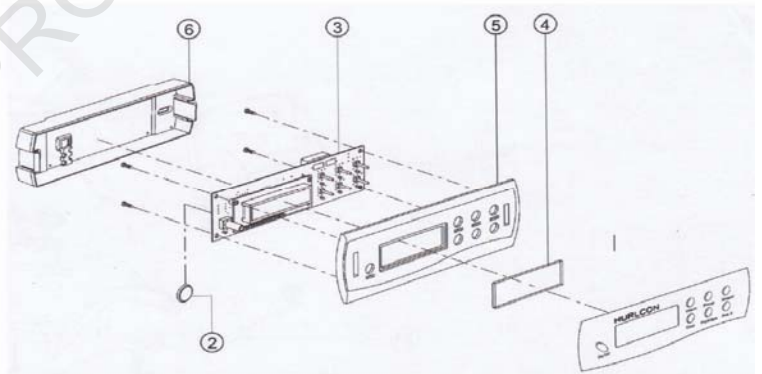

RAINBOW
POOL PRODUCTS

Quality Pool & Spa Products

GENUS CONTROLLERS

SPARE PARTS DIAGRAM

Key	Description	Product Code
1	Rocker Switch	71950
2	FM Remote Receiver Assembly	10935
3	6 Wire Flat Cable FM remote to PCB	70287
5	PCB Relay Board	70291
6	6 Wire Flat Cable 3m	10910
7	Mounting Plate G4 Relay Box	901001
8	Genus II Wiring Kit	80880
	Genus III Wiring Kit	80872
	Genus IV Wiring Kit	80923
	Plus IV Wiring Kit	80921
9	3 Pin socket	20006
10	Transformer to suit Genus Systems	72053
	Cover Genus IV Relay Box	901003
not shown	Terminal Strip	20075
not shown	Cable Gland	75175
not shown	Fuse 1 amp 20 x 5	70351
1	Remote Label	LABEL62
2	Battery - remote PCB	non
3	PCB remote 7 button with time clock	70290
4	Lens Clear remote	10933
5	Housing remote front	74505
6	Housing remote flush mount - rear	74506
not shown	Housing remote surface mount	74507
7	FM Remote Control	10936
not shown	Aux identification label sheet	label66