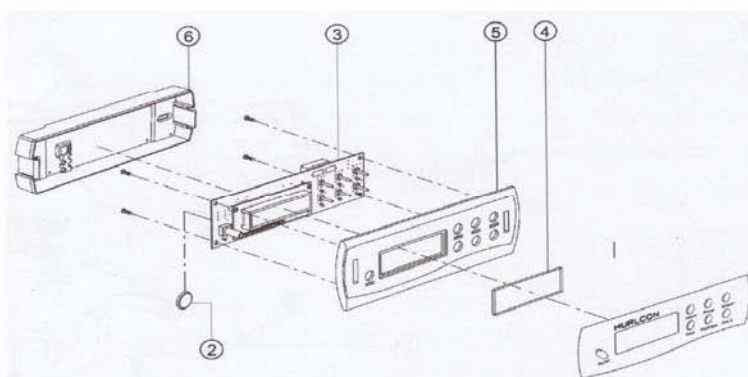

RAINBOW POOL PRODUCTS
Quality Pool & Spa Products

GENUS CONTROLLERS

SPARE PARTS DIAGRAM

Key	Description	Product Code
1	Rocker Switch	71950
2	FM Remote Receiver Assembly	10935
3	6 Wire Flat Cable FM remote to PCB	70287
5	PCB Relay Board	70291
6	6 Wire Flat Cable 3m	10910
7	Mounting Plate G4 Relay Box	901001
8	Genus II Wiring Kit	80880
	Genus III Wiring Kit	80872
	Genus IV Wiring Kit	80923
	Plus IV Wiring Kit	80921
9	3 Pin socket	20006
10	Transformer to suit Genus Systems	72053
	Cover Genus IV Relay Box	901003
not shown	Terminal Strip	20075
not shown	Cable Gland	75175
not shown	Fuse 1 amp 20 x 5	70351
1	Remote Label	LABEL62
2	Battery - remote PCB	non
3	PCB remote 7 button with time clock	70290
4	Lens Clear remote	10933
5	Housing remote front	74505
6	Housing remote flush mount - rear	74506
not shown	Housing remote surface mount	74507
7	FM Remote Control	10936
not shown	Aux identification label sheet	label66