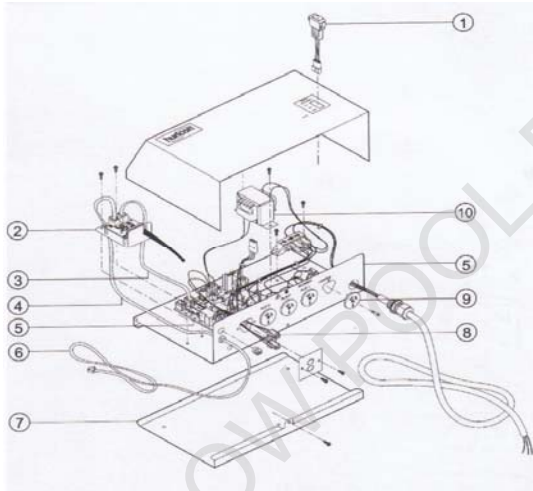

RAINBOW
POOL PRODUCTS

Quality Pool & Spa Products

GENUS CONTROLLERS

SPARE PARTS DIAGRAM

Key	Description	Product Code
1	Rocker Switch	71950
2	FM Remote Receiver Assembly	10935
3	6 Wire Flat Cable FM remote to PCB	70287
5	PCB Relay Board	70291
6	6 Wire Flat Cable 3m	10910
7	Mounting Plate G4 Relay Box	901001
8	Genus II Wiring Kit	80880
	Genus III Wiring Kit	80872
	Genus IV Wiring Kit	80923
	Plus IV Wiring Kit	80921
9	3 Pin socket	20006
10	Transformer to suit Genus Systems	72053
	Cover Genus IV Relay Box	901003
not shown	Terminal Strip	20075
not shown	Cable Gland	75175
not shown	Fuse 1 amp 20 x 5	70351
1	Remote Label	LABEL62
2	Battery - remote PCB	non
3	PCB remote 7 button with time clock	70290
4	Lens Clear remote	10933
5	Housing remote front	74505
6	Housing remote flush mount - rear	74506
not shown	Housing remote surface mount	74507
7	FM Remote Control	10936
not shown	Aux identification label sheet	label66