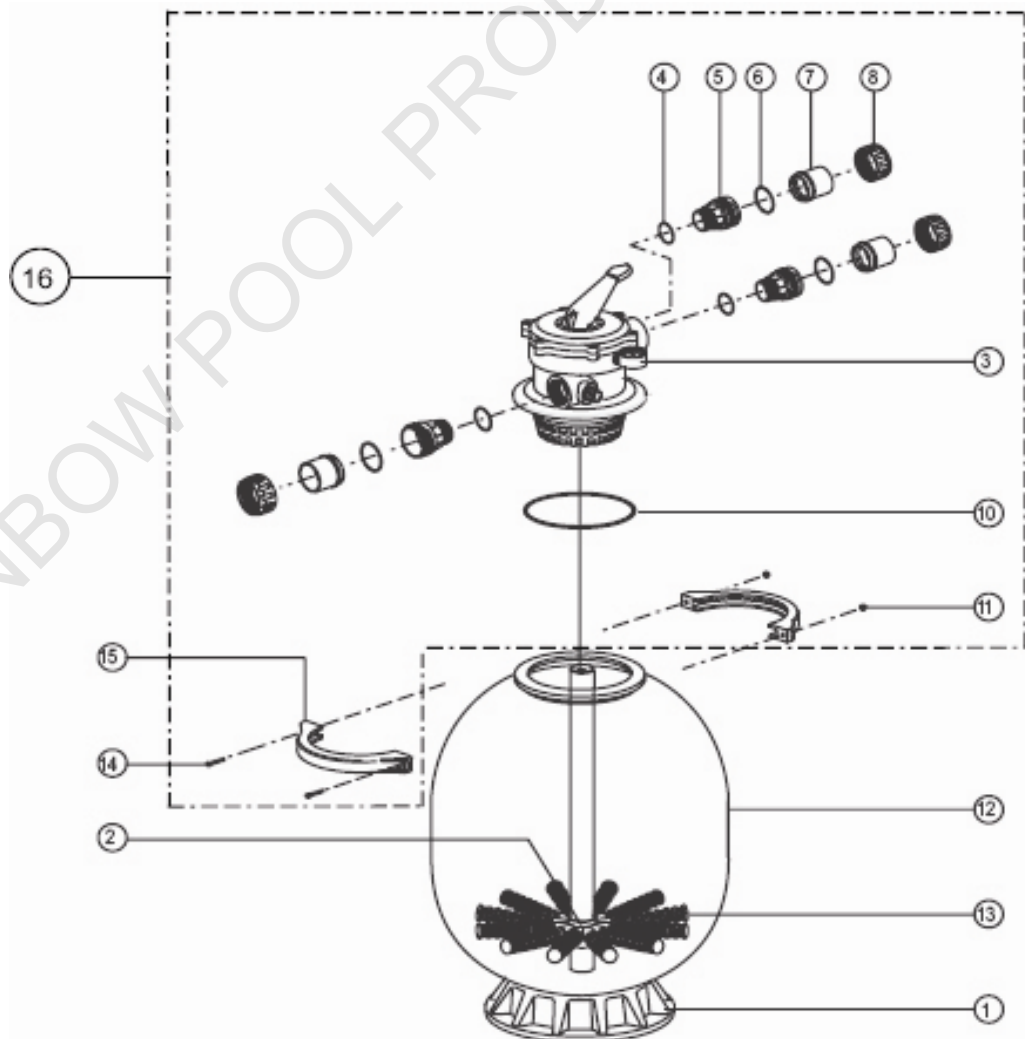

FG FIBREGLASS FILTER

SPARE PARTS DIAGRAM

Key	Description	Product Code
2	Hub assembly 12 arm	77012
3	Pressure gauge	75032
4	"O" ring Union to valve 40mm	70008
	"O" ring Union to valve 50mm	70009
5	Threaded tail 40mm union	950922
	Threaded tail 50mm union	950921
6	"O" ring 40mm union	75109
	"O" ring 50mm union	70003
7	Union tail 40mm	76015
	Union tail 50mm	950920
8	Lock nut union 40mm	76020
	Lock nut union 50mm	950919
10	"O" ring valve to tank (40 & 50mm)	75058
11	Nut filter clamp (brass)	non
12	Filter tank FG604	10125106
	Filter tank FG705	10125107
	Filter tank FG805	10125108
	Filter tank FG905	10125109
13	Lateral (specify filter model)	77025
14	Bolt S/S filter clamp	non
15	V clamp set	75010
16	40mm Multi Port Complete - Inc. Unions	76032
	50mm Multi Port Complete - Inc. Unions	76033