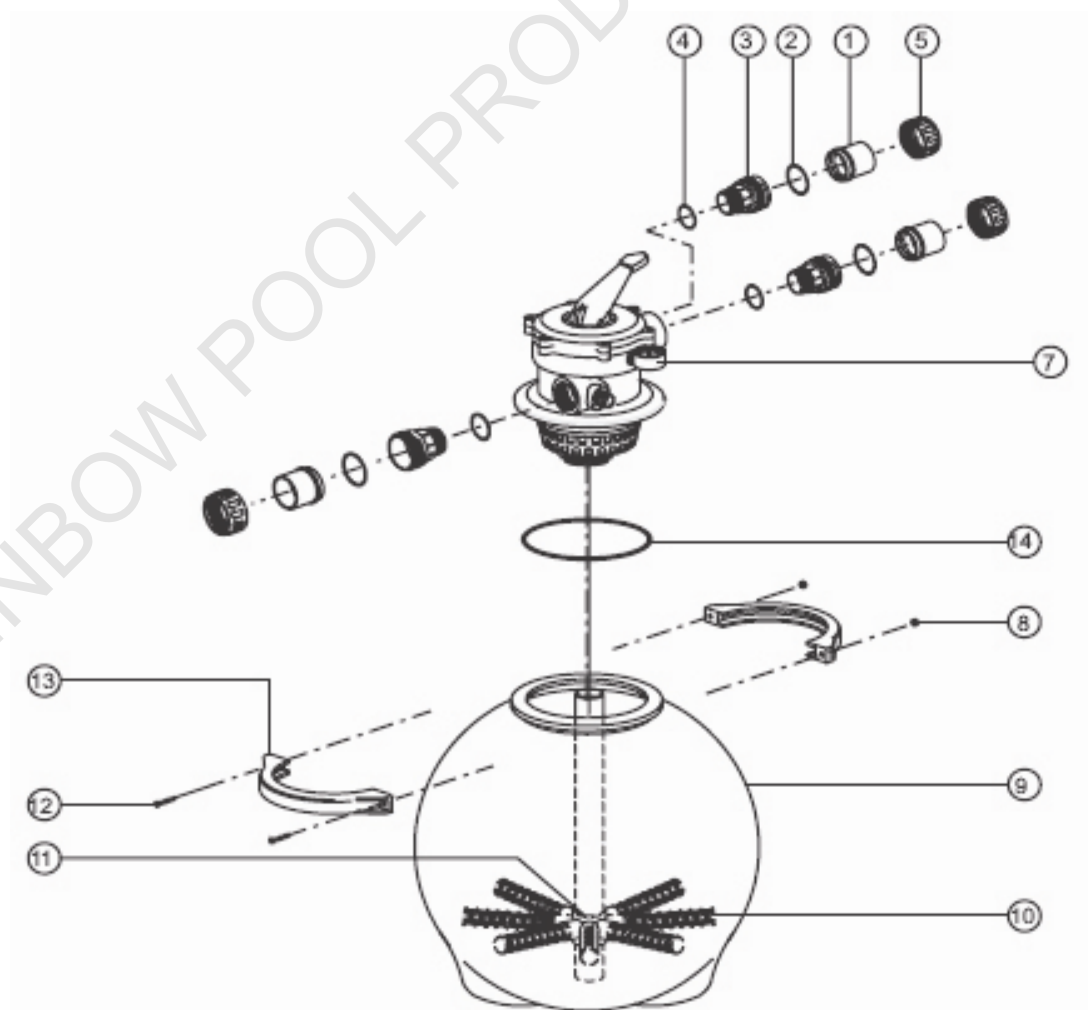

E SERIES MEDIA FILTER (ECO)

SPARE PARTS DIAGRAM

| Key | Description | Product Code |
|-----|--|--------------|
| 1 | Union tail 40mm | 76015 |
| | Union tail 50mm | 950920 |
| 2 | "O" ring 50mm union | 70003 |
| | "O" ring (40mm tail) | 75109 |
| 3 | Threaded tail 40mm union | 950922 |
| | Threaded tail 50mm union | 950921 |
| 4 | "O" ring Union to valve 40mm | 70008 |
| | "O" ring Union to valve 50mm | 70009 |
| 5 | Lock nut union 40mm | 76020 |
| | Lock nut union 50mm | 950919 |
| 6 | Valve 6 way -40mm comp -inc unions for E 550/650 | 76032 |
| | Valve 6 way -50mm comp -inc unions for E 750 | 76033 |
| 7 | Pressure gauge | 75032 |
| 8 | Nut filter clamp (brass) | non |
| 9 | Tank Eco 550 | 75028 |
| | Tank Eco 650 | 75029 |
| | Tank Eco 750 | 75031 |
| 10 | Lateral 25mm diameter (after Dec 2000) | 77025 |
| 11 | Hub assembly 12 arm (after Dec 2000) | 77012 |
| 12 | Bolt S/S filter clamp | non |
| 13 | V clamp set | 75010 |
| 14 | "O" ring filter valve | 75058 |