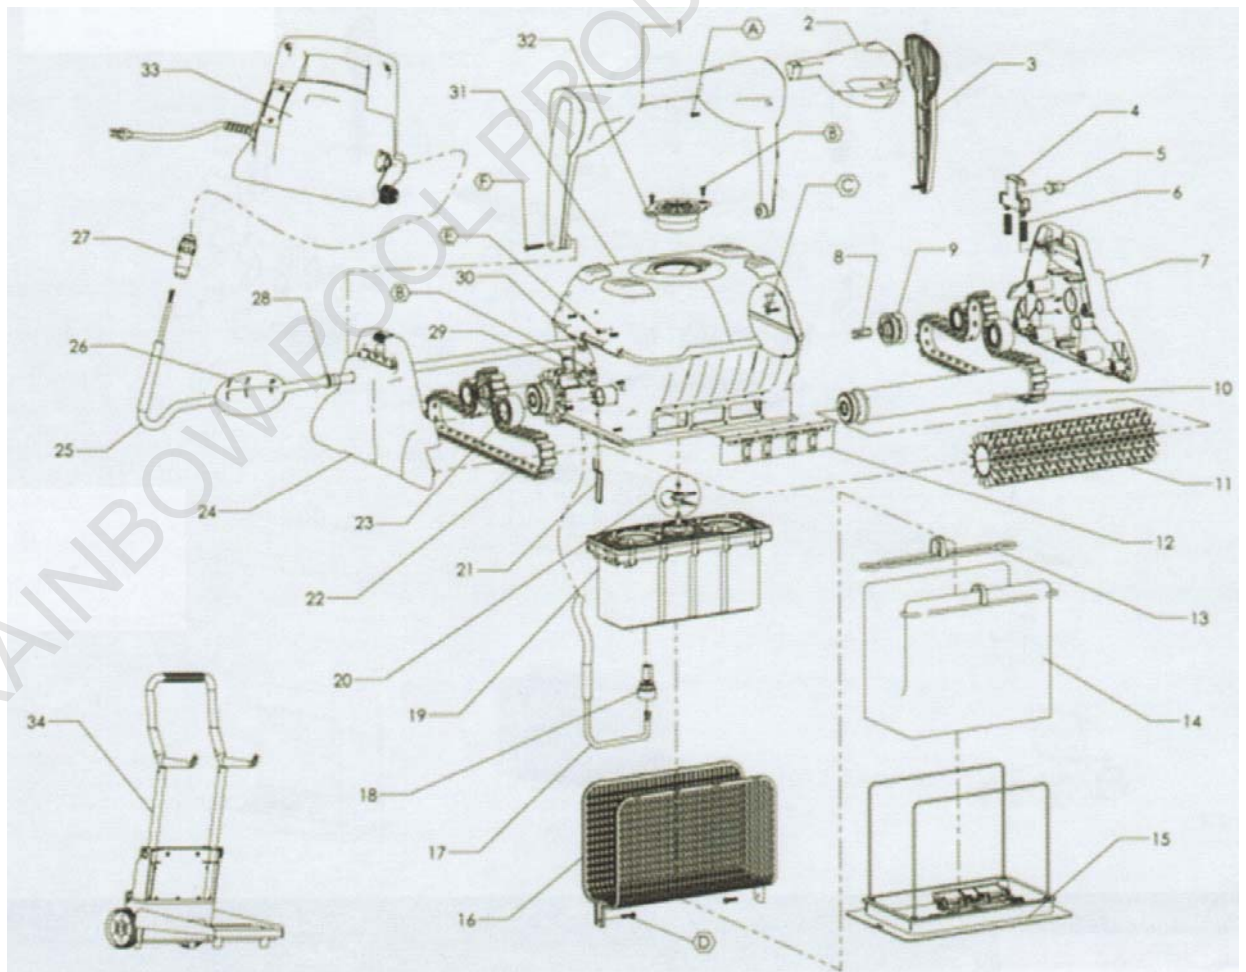

RAINBOW

POOL PRODUCTS

Quality Pool & Spa Products

DOLPHIN SUPERKLEEN

SPARE PARTS DIAGRAM

Key	Description	Product Code
1	Handle Assy	9995713
2	Float for Handle	6250922
3	Side Plate for Handle	9981060
4	Handle Latch	9985064
5	Handle Arm Slide	Z9985065
6	Handle Clip Spring	3917031
7	Side Plate	9981020
8	Hexagon Adaptor for D Type Shaft	3865005
9	Pulley for Flat Shaft	3884076
10	Wheel Tube Assy	9995590
11	PVC Brush	6101599
	PVC Brush for Combined Brush	6101543
	Wonder Brush Ring for Combined Brush	6101611
	Wonder Brush	6101610
12	Non Return Flap	9985280
13	Filter Bag Clip	9981430
14	Filter Bag	9995430
15	Bottom Lid Assy	9995550
16	Filter Screen	6203703
17	Sleeve for Floating Cable	9991753
18	Retrofit for Cable Connection - 3 pin	9991279
19	Motor Unit	9995355RD
20	Impeller + screw	9995269
21	Wire Clip	3965030
22	Timing Track	9985052
23	Guide Wheel	3884997
24	Side Panel Assy - Cable Entry	9995050
25	Floating Cable	9995786
26	Float Assy for Cable	99960081
27	Amphinol Plug	5000009
28	Cable Fitting	9981165
29	Cable Stopper	9995064
30	Strap for Cable Float	2151208
31	Outer Body	99951701
32	Impeller Cover	9981040
33	Power Supply Unit	9995633
34	Caddy for Dolphin	9996092