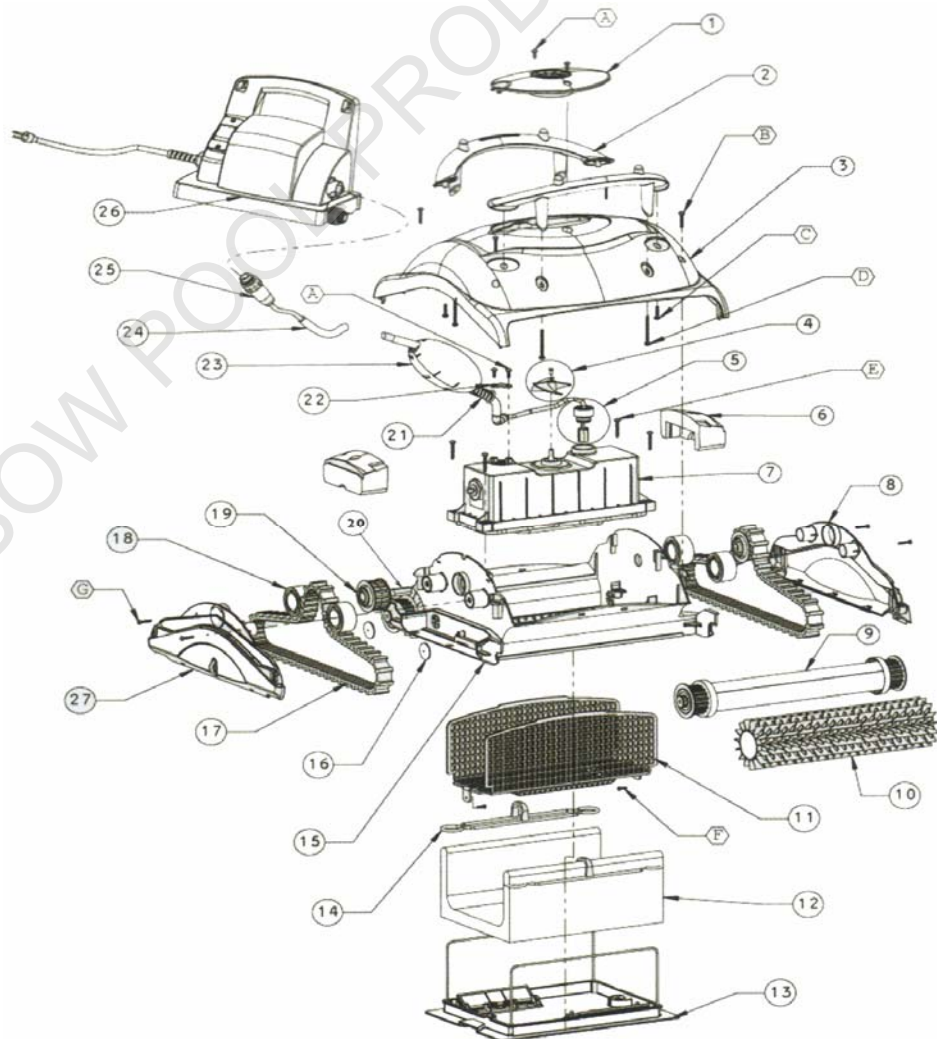

RAINBOW
POOL PRODUCTS

Quality Pool & Spa Products

DOLPHIN EASYKLEEN

SPARE PARTS DIAGRAM

Key	Description	Product Code
1	Impeller Cover	9982285
2	Handle	99960021
3	Outer top cover	99960062
4	Impeller + screw	9995269
5	Retrofit for cable - 3 pin	9991279
6	Internal Foam floats	6250931
7	Motor Box Unit	99953005
8	Side Plate - With Fin	9982323
9	Wheel Tube	99955951
10	PVC Brush	6101599
11	Filter Screen	9982300
12	Filter Bag	99954301
13	Base Plate Complete	99919116
14	Filter Bag Clips	9981430
15	Inner Chassis	9980200
16	Non Return Diaphragm	9980220
17	Timing Track	9985006
18	Guide Wheel	3884997
19	Pulley for Flat Shaft	3883645
20	Hexagon Adaptor for D Type Shaft	3865005
21	Cable Spring	3917015
22	Cord strain clip	9982332
23	Cable Float	99960081
24	Floating cable	9995766
25	Amphinol Plug	5000009
26	Power Supply Unit	99956001
27	Side Plate - Wheel	9997112