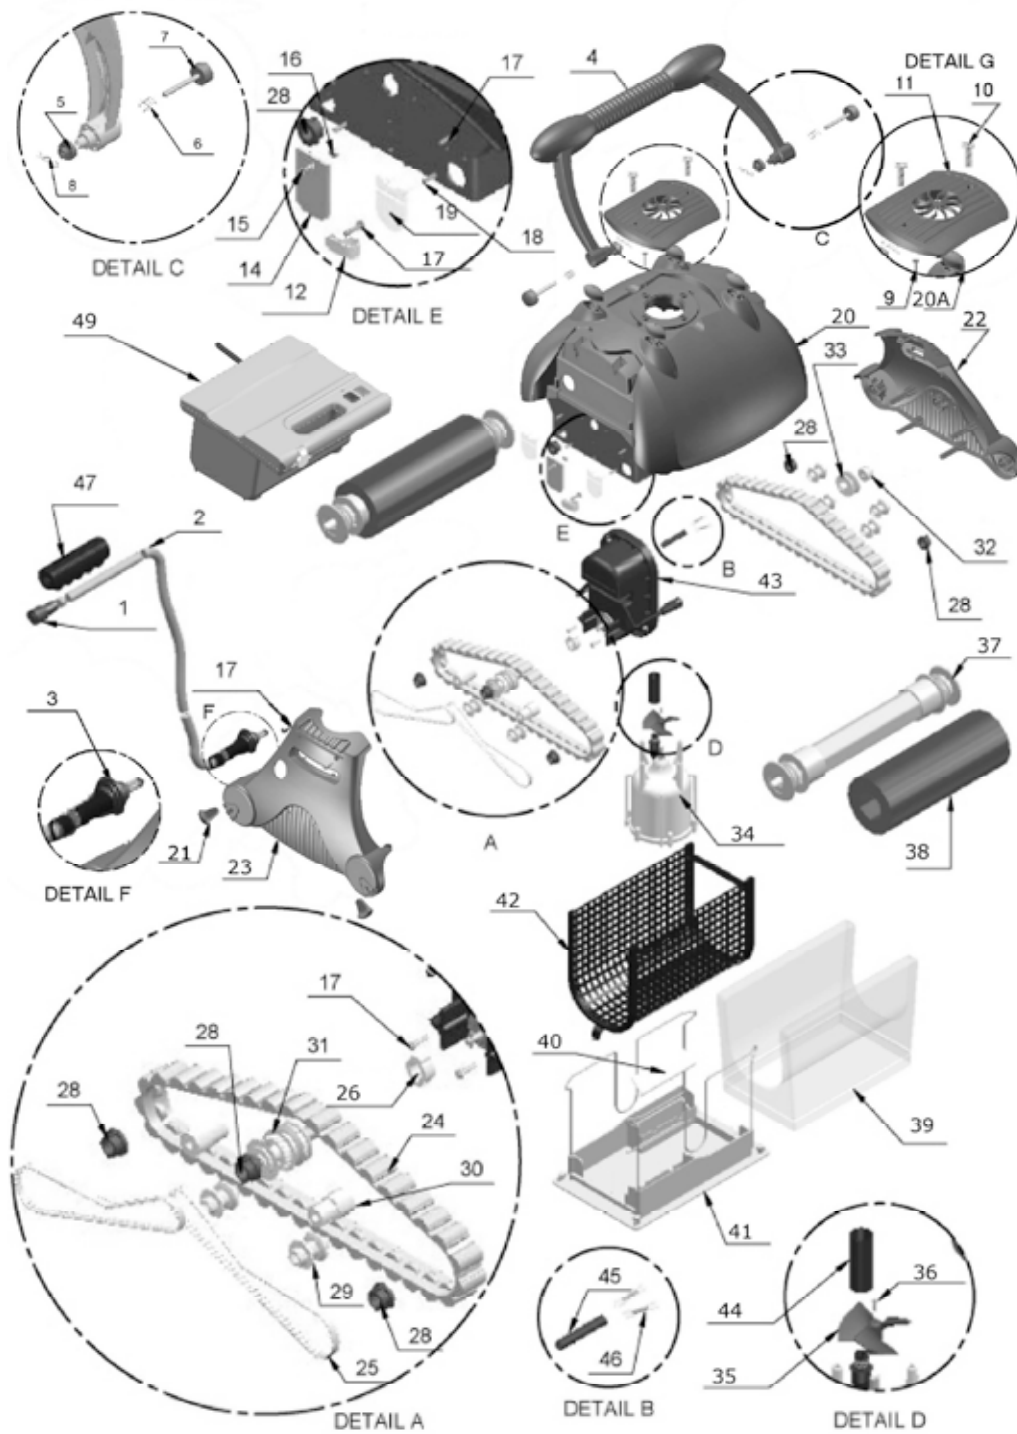

# PANDORA SMART

Key	Description	Product Code	Qty Required
1	4 PIN PLUG - SMART	62051	1
2	FLOATING CABLE - SMART	62052	1
3	SEALING GROMMET	62002	1
4	HANDLE U14 ASSY SP	62053	1
5	PUSH BUTTON LOCK	62054	1
6	SPRING	62055	1
7	CLEVIS PIN FOR HANDLE	62056	1

# PANDORA SMART

Key	Description	Product Code	Qty Required
8	R PIN FOR HANDLE	62057	1
9	SCREW #8 X 1.175 PH PN	62007	4
10	SCREW #6 32*5/8" S/S	62009	2
11	OUTLET TOP - SMART	62058	1
12	P-CLIP 1/2"	62031	1
17	SCREW #8 X 11/16" PHIL	62011	9
18	SCREW #8 11/16" PHIL	62012	4
19	RUBBER VALVE	62016	4
20	BODY ASSY PANDORA SMART	62059	1
21	BUMPER FOR SIDE PLATE - SMART	62061	4
22	SIDE PLATE ASSY - SMART	62062	1
23	SIDE PLATE ASSY (CABLE) - SMART	62063	1
24	DRIVE TRACK	62024	2
25	DRIVE BELT	62023	2
26	CASE FOR PIN	62029	1
28	MOLYBDENUM BUSHING	62018	2
29	SMALL ROLLER	62019	4
30	SLEEVE ROLLER	62020	2
31	PULLEY ASSY	62021	1
32	BUSHING FOR LOWER CASING	62022	1
33	LARGE ROLLER	62030	1
34	PUMP MOTOR	62026	1
35	PROPELLER	62033	1
36	SCREW M3 X 10	62034	1
37	WHEEL TUBE ASSU - SMART	62065	1
38	PVA BRUSH	62066	1
39	FILTER BAG	62038	1
40	S/A BOTTOM LID NATURAL	62039	1
41	BOTTOM LID NATURAL	62040	2
42	FILTER SCREEN - SMART	62067	1
43	DRIVE MOTOR - SMART	62156	1
44	SHRINK TUBE 20/6	62047	1mt
45	SHRINK TUBE 13/4	62043	1mt
46	BUTT CONNECTOR RED	62042	2
47	SWIVEL ASSY FOR CABLE	62044	1
49	POWER SUPPLY - SMART	62068	1
20A	BUMPER FOR UPPER HOUSING	62060	4
Not shown	GROVE PIN 1/2" X 5/8" S/S	62048	1
Not shown	SEALANT MASTIC	62050	2
Not shown	HANDLE BUSHING	62069	2
Not shown	GROMMET	62070	1

## Rainbow Pool Products

PO Box 2388, Mansfield Qld 4122

Telephone STD 61-7-3849 5385

Facsimile STD 61-7-3849 5384

Email: [info@rainbowpoolproducts.com.au](mailto:info@rainbowpoolproducts.com.au)

Web: [www.rainbowpoolproducts.com.au](http://www.rainbowpoolproducts.com.au)