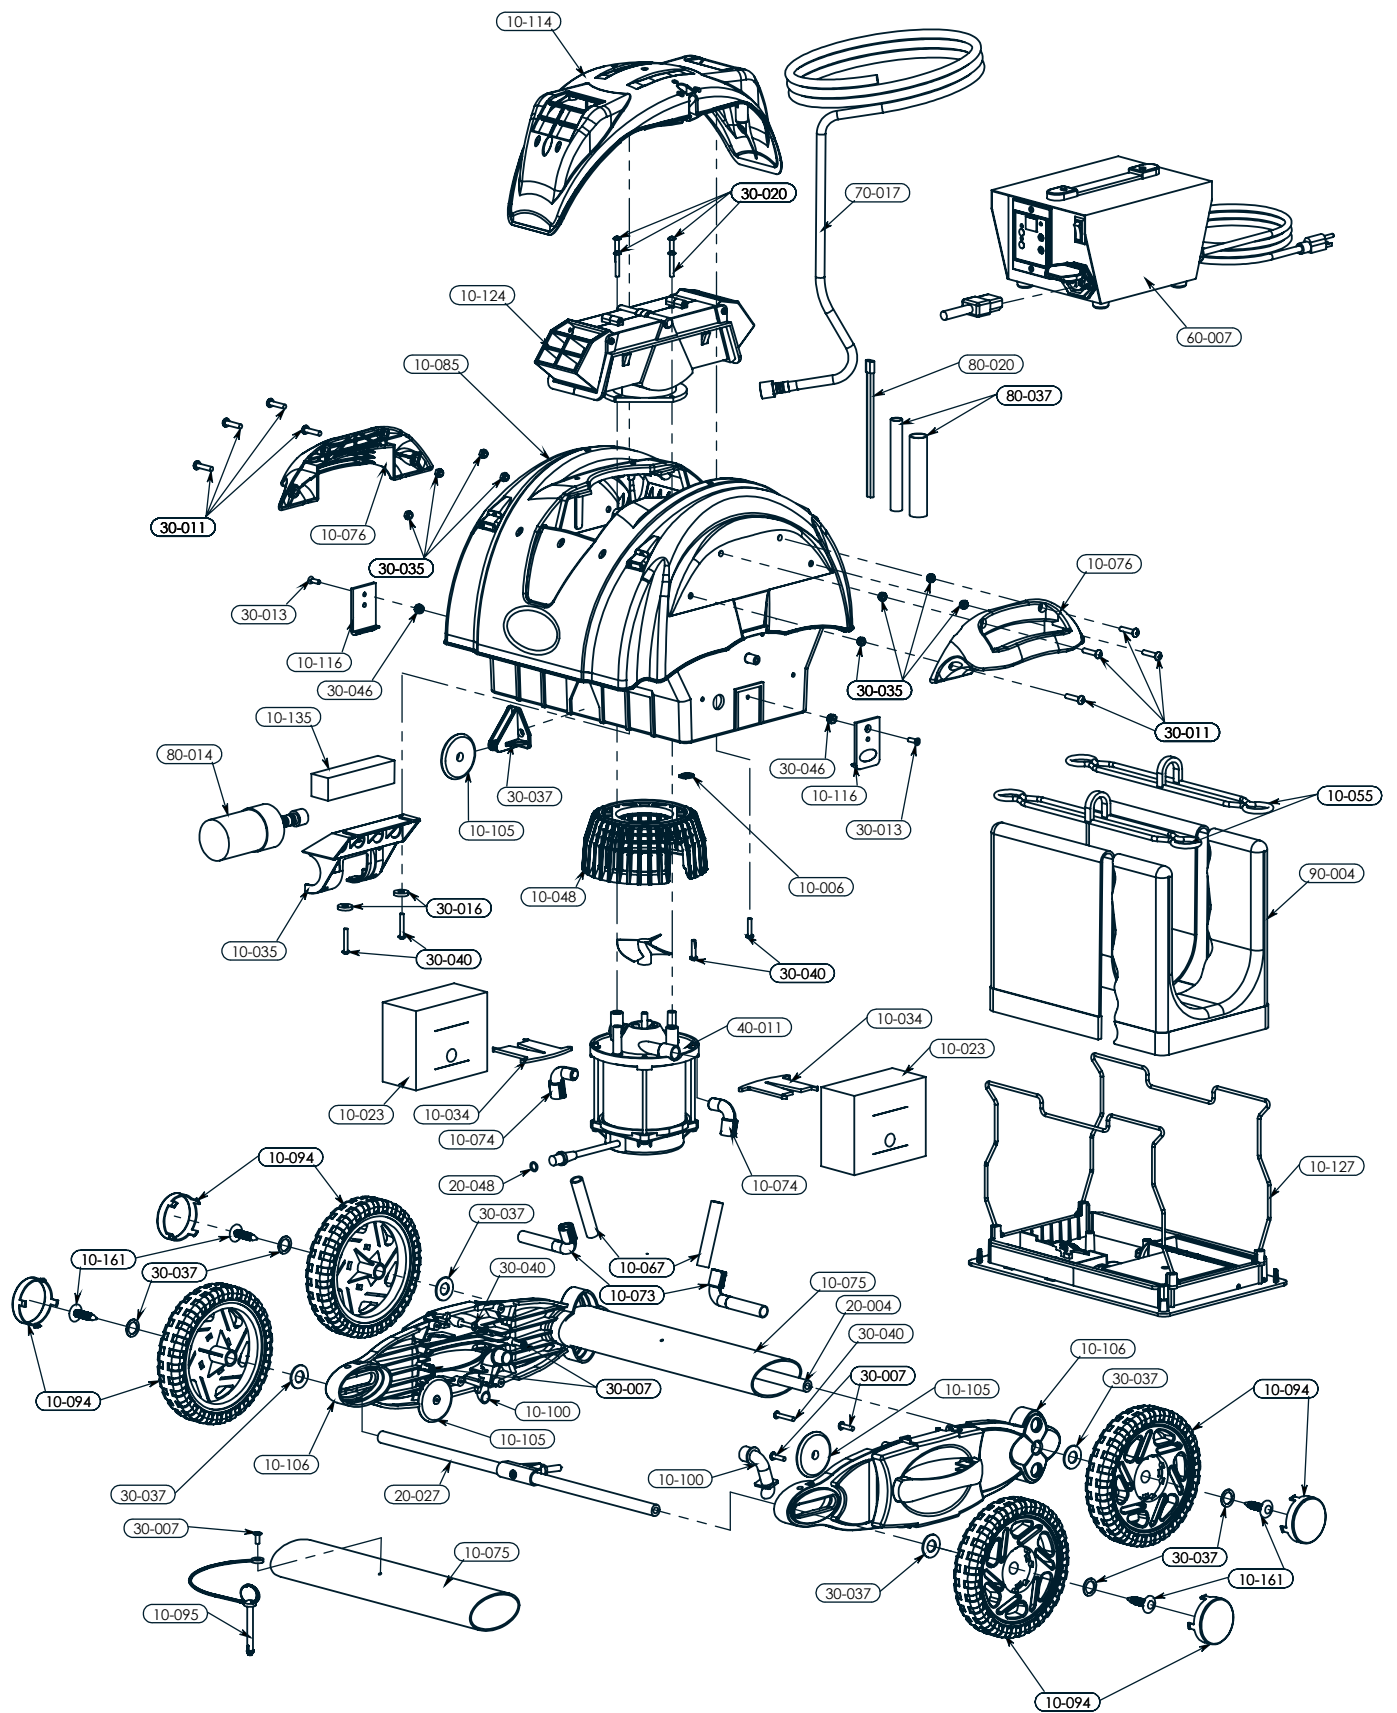

EXPLODED VIEW- JETSTREAM POOL CLEANER

JETSTREAM CLEANER

Key	Description	Product Code
10-006	JETSTREAM FLOAT PLASTIC CLAMP	62500
10-023	JETSTREAM FLOAT	62501
10-034	JETSTREAM FLOAT BRACKET	62502
10-035	JETSTREAM CAPACITOR HOLDER	62503
10-048	JETSTREAM FILTER SCREEN	62504
10-055	JETSTREAM FILTER BAG CLIP	62505
10-067	JETSTREAM POWER WASH TUBING	62506
10-074	JETSTREAM TUBE ELBOW	62507
10-075	JETSTREAM WHEEL TUBE - BLUE	62508
10-076	JETSTREAM SIDE HANDLE	62509
10-085	JETSTREAM BODY ASSEMBLY	62510
10-093	JETSTREAM LARGE WHEEL	62511
10-095	JETSTREAM WHEEL LOCKING PIN	62512
10-100	JETSTREAM TUBE JET	62513
10-105	JETSTREAM SMALL WHEEL	62514
10-106	JETSTREAM SIDE PLATE	62515
10-114	JETSTREAM JET COVER	62516
10-116	JETSTREAM LOCKING TAB	62517
10-124	JETSTREAM VALVE HOUSING	62518
10-127	JETSTREAM BOTTOM LID ASSY	62519
10-135	JETSTREAM MOTOR FLOAT	62520
10-161	JETSTREAM WHEEL PIN KIT	62521
20-004	JETSTREAM FIXED AXLE	62522
20-027	JETSTREAM SWITCHING AXLE ASSY	62523
30-007	JETSTREAM LOCKING PIN SCREW	62524
30-011	JETSTREAM HANDLE SCREWS	62525
30-013	JETSTREAM LOCK TAB SCREWS	62526
30-016	JETSTREAM CAPACITOR BRACKET WASHERS	62527
30-020	JETSTREAM MOTOR SCREWS	62528
30-035	JETSTREAM HANDLE NUTS	62529
30-037	JETSTREAM NYLON WASHER	62530
30-040	JETSTREAM SIDE PLATE SCREWS	62531
30-046	JETSTREAM LOCK TAB NUT	62532
40-011	JETSTREAM PUMP MOTOR	62533
60-007	JETSTREAM POWER SUPPLY	62534
70-017	JETSTREAM CABLE	62535
80-014	JETSTREAM CAPACITOR	62536
80-020	JETSTREAM PANDUIT TIE	62537
80-037	JETSTREAM MOTOR INSTALL KIT	62538
90-004	JETSTREAM FILTER BAG	62303