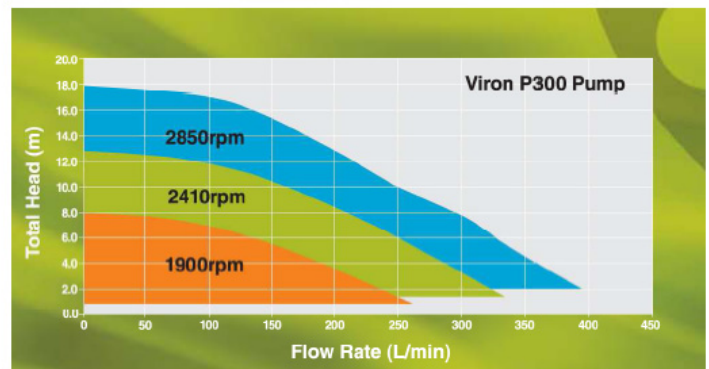

Ordering:

One model only with flow rate of 280 litres per minute @ 8 metre head

Warranty:

3 year warranty on motor and wet end against defects in materials and manufacture. Refer to instructions and website for full warranty details

HIGH SPEED				
Model	RPM	Watts Input	Flow Rate LPM	Total Head
Viron P300 Pump	2850	983	282	8

MEDIUM SPEED				
Model	RPM	Watts Input	Flow Rate LPM	Total Head
Viron P300 Pump	2410	675	245	5.7

LOW SPEED				
Model	RPM	Watts Input	Flow Rate LPM	Total Head
Viron P300 Pump	1900	345	204	3.6