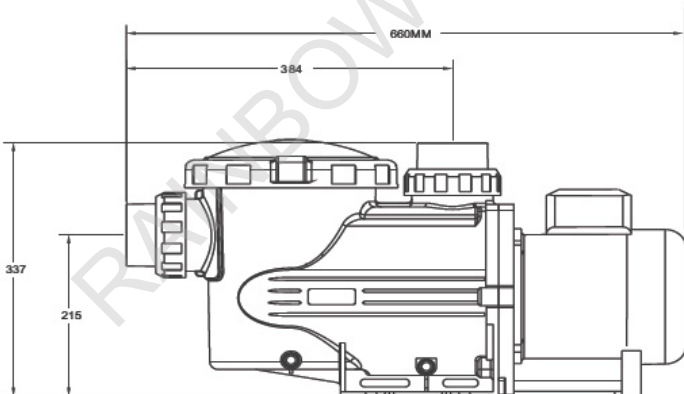

HIGH SPEED				
Model	RPM	Watts Input	Flow Rate LPM	Total Head
Viron P300 Pump	2850	983	282	8

MEDIUM SPEED				
Model	RPM	Watts Input	Flow Rate LPM	Total Head
Viron P300 Pump	2410	675	245	5.7

LOW SPEED				
Model	RPM	Watts Input	Flow Rate LPM	Total Head
Viron P300 Pump	1900	345	204	3.6