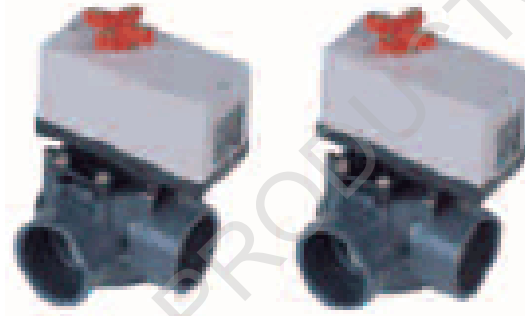

## VALVES AND MOTORS TO SUIT CONTROLLERS

**Code**

**Description**

**Valves and Motors to suit Controllers**

10945

Valve Actuator to Suit Perma Seal Valves

10940

50mm 3 Way Perma Seal Valve