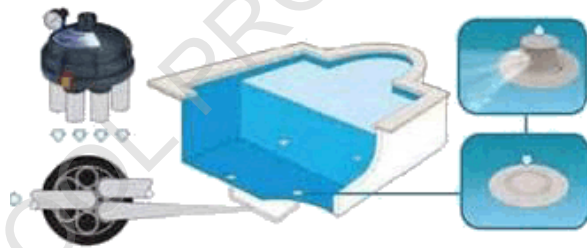

RAINBOW
POOL PRODUCTS

Quality Pool & Spa Products

NET 'N' CLEAN

SPECIFICATIONS

Net 'n' Clean

Description:

AstralPool Net 'n' Clean Infloor Cleaning System incorporates a 6 way distributor valve with adjustable cycle time, infloor cleaning nozzels with inbuilt adjustable port size available in 6 colours and with options for concrete or fibreglass pools.

Ordering:

Please specify product numbers when ordering.

Warranty Guide:

Refer to instructions for full warranty details.

	Product Code
Distributor valve 40mm infloor	21261
Distributor valve 50mm infloor	33354
Distributor valve Template	77189
Nozzles for Fibreglass Pool - White	21209
Nozzles for Fibreglass Pool - Navy Blue	21209CL102
Nozzles for Fibreglass Pool - Grey Metal	21209CL103
Nozzles for Fibreglass Pool - Sky Blue	21209CL63
Adaptor Sleeve - Infloor Cleaning	77188
Nozzles for Concrete Pool - White	26985
Nozzles for Concrete Pool - Black	26985CL01
Nozzles for Concrete Pool - Navy Blue	26985CL102
Nozzles for Concrete Pool - Grey	26985CL103
Nozzles for Concrete Pool - Sky Blue	26985CL63
Nozzles for Concrete Pool - Gun Metal	26985CL76
Reducing Conduit - Concrete Infloor	23665
IX Leaf Canister	10060
Main Drain	16015
Collector Stem	16016