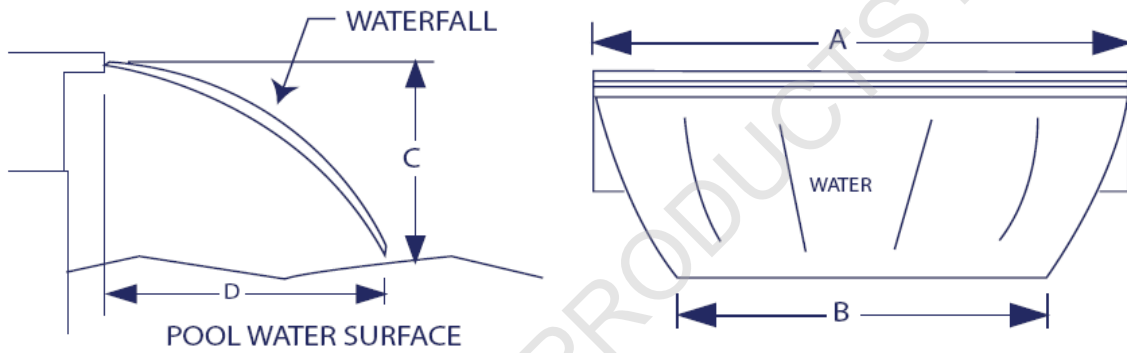

## CASCADE WATERFALL

<b>Code</b>	<b>Description</b>
	<b>Cascade Waterfall</b>
10283	1" Lip Cascade Waterfall – 300mm
10290	1" Lip Cascade Waterfall – 600mm
10291	1" Lip Cascade Waterfall – 900mm
10284	1" Lip Cascade Waterfall – 1200mm
10285	1" Lip Cascade Waterfall – 1800mm
10286	1" Lip Cascade Waterfall – 2400mm

## Cascade Waterfall

- 1" Lip Cascade Waterfall - 300mm
- 1" Lip Cascade Waterfall - 600mm
- 1" Lip Cascade Waterfall - 900mm
- 1" Lip Cascade Waterfall - 1200mm
- 1" Lip Cascade Waterfall - 1800mm
- 1" Lip Cascade Waterfall - 2400mm

Product Code
--------------

- 10283
- 10290
- 10291
- 10284
- 10285
- 10286

Length (A)	Entry Width (B)	Height (C)	Distance (D)	Waterflow
300mm	200mm	300mm	300mm	50 LPM
600mm	500mm	600mm	300mm	100 LPM
900mm	800mm	900mm	300mm	150 LPM
1200mm	1100mm	900mm	300mm	200 LPM
1800mm	1700mm	900mm	300mm	250 LPM
2400mm	2300mm	900mm	300mm	300 LPM