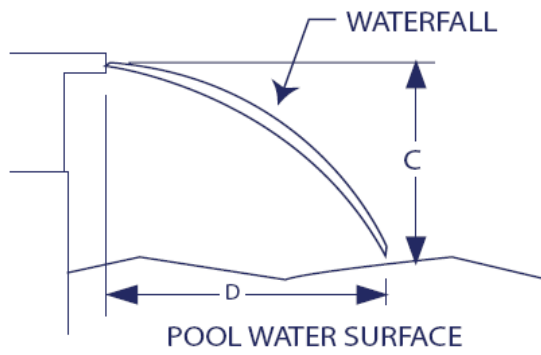

Ordering:

Specify Model Number when ordering. 10 days lead time for lights with Blue, Black, Grey & Beige Rims

Warranty:

Return to AstralPool. 12 months

Product Code

6" Lip Acqua Waterfall - 600mm	20300
6" Lip Acqua Waterfall - 1200mm	20301
6" Lip Acqua Waterfall - 1800mm	20302
6" Lip Acqua Waterfall - 2400mm	20303

Note: Acqua LED Lighting or Surtido controller must be used with this item, please see below

Acqua LED Waterfall Controller

Acqua 1 Waterfall Controller - Max 2.4 meters of Waterfall	20310
Acqua 2 Waterfall Controller - Max 4.8 meters of Waterfall	20311
Surtido Controller - Max 2 x Delta Pool Lights + Max 2.4m of Acqua Waterfall	20318
Lighting Touchscreen Console (Optional)	10916
Remote Cable (6 Wire Flat) - 3m	10910
Remote Cable (6 Wire Flat) - 10m	10925
Remote Cable (6 Wire Flat) - 20m	10926
Remote Cable (6 Wire Flat) - 50m	10927
Extension Cable per Metre - Min 10 Metres	10924

Length (A)	Entry Width (B)	Height (C)	Distance (D)	Waterflow
600mm	500mm	600mm	300mm	100 LPM
1200mm	1100mm	900mm	300mm	200 LPM
1800mm	1700mm	900mm	300mm	250 LPM
2400mm	2300mm	900mm	300mm	300 LPM

RAINBOW POOL PRODUCTS PTY LTD