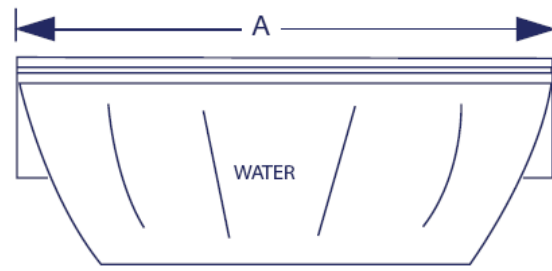

Ordering:

Specify Model Number when ordering. 10 days lead time for lights with Blue, Black, Grey & Beige Rims

Warranty:

Return to AstralPool. 12 months

Product Code

6" Lip Acqua Waterfall - 600mm	20300
6" Lip Acqua Waterfall - 1200mm	20301
6" Lip Acqua Waterfall - 1800mm	20302
6" Lip Acqua Waterfall - 2400mm	20303

Note: Acqua LED Lighting or Surtido controller must be used with this item, please see below

Acqua LED Waterfall Controller

Acqua 1 Waterfall Controller - Max 2.4 meters of Waterfall	20310
Acqua 2 Waterfall Controller - Max 4.8 meters of Waterfall	20311
Surtido Controller - Max 2 x Delta Pool Lights + Max 2.4m of Acqua Waterfall	20318
Lighting Touchscreen Console (Optional)	10916
Remote Cable (6 Wire Flat) - 3m	10910
Remote Cable (6 Wire Flat) - 10m	10925
Remote Cable (6 Wire Flat) - 20m	10926
Remote Cable (6 Wire Flat) - 50m	10927
Extension Cable per Metre - Min 10 Metres	10924

Length (A)	Entry Width (B)	Height (C)	Distance (D)	Waterflow
600mm	500mm	600mm	300mm	100 LPM
1200mm	1100mm	900mm	300mm	200 LPM
1800mm	1700mm	900mm	300mm	250 LPM
2400mm	2300mm	900mm	300mm	300 LPM

RAINBOW POOL PRODUCTS PTY LTD