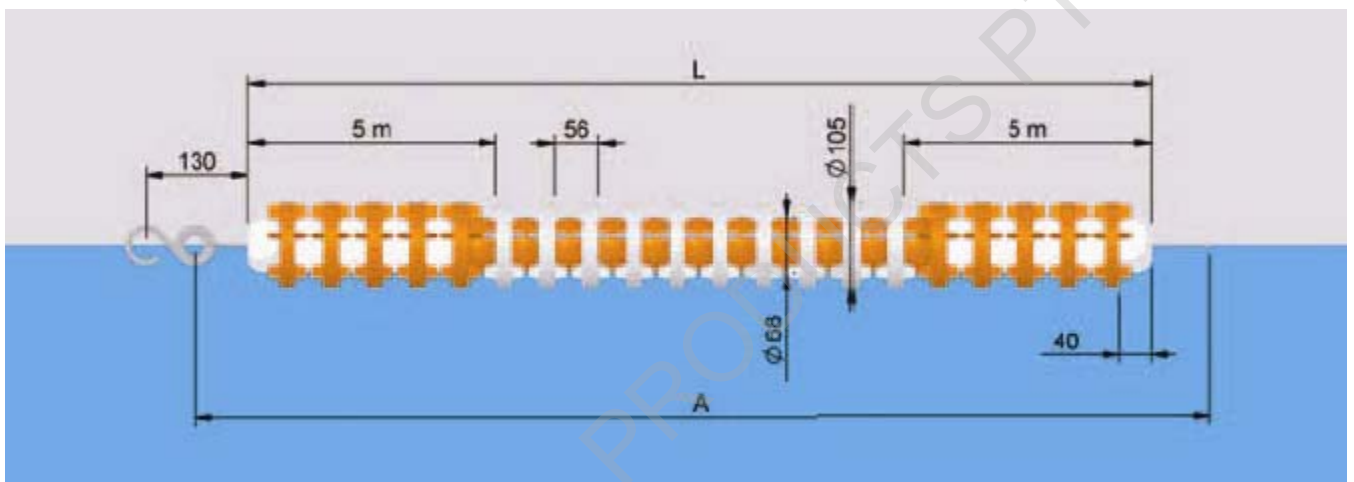

SEOUL MODEL

Code

Description

00196
00198

Seoul Model

Length: 25 m
Length: 50 m

SPECIFICATIONS

Seoul Model

Product Code	Standard Packing	Standard Weight	Standard Volume
--------------	------------------	-----------------	-----------------

Length: 25 m

00196

1

28.0

0.340

Length: 50 m

00198

1

50.0

0.620

Code	Length	Cable length	No. of Orange Seoul floats	No. of white Rome floats	No. of white Seoul floats	No. of orange Rome floats
00196	25	27	178	178	268	269
00198	50	52	178	178	714	715