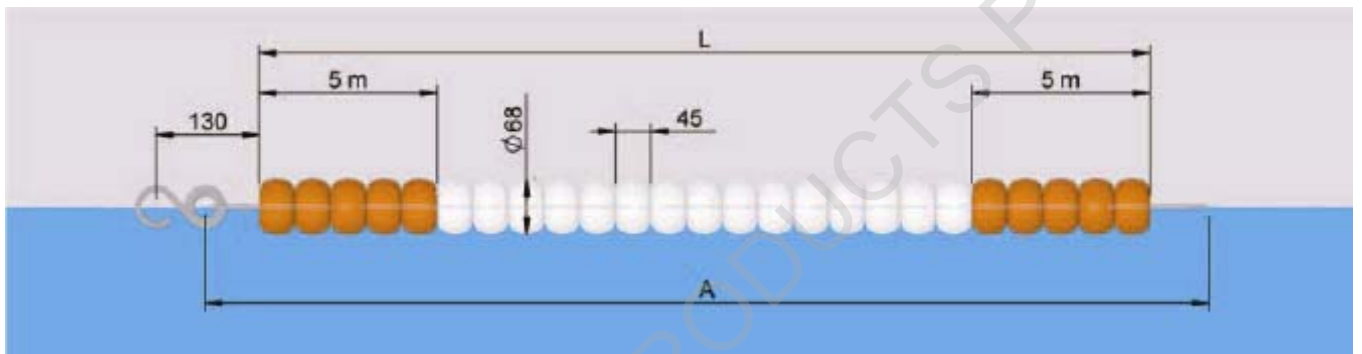

## Rome Model

Product Code	Standard Packing	Standard Weight	Standard Volume
--------------	------------------	-----------------	-----------------

Length: 25 m

**00181**

1

9.0

0.200

Length: 50 m

**00183**

1

16.0

0.620

Code	Length	Cable length	No. of orange Rome floats	No. of white Rome floats
<b>00181</b>	25	27	232	318
<b>00183</b>	50	52	232	868