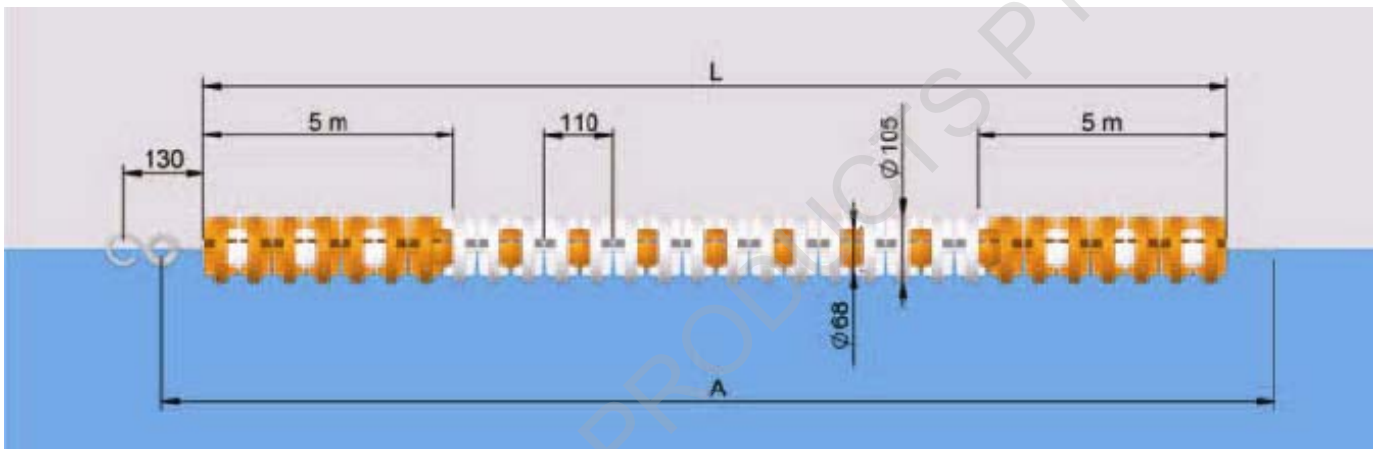

### Moscow Model

Length: 25 m  
Length: 50 m

## Moscow Model

Product Code	Standard Packing	Standard Weight	Standard Volume
--------------	------------------	-----------------	-----------------

Length: 25 m      **00190**      1      13.0      0.340  
 Length: 50 m      **00192**      1      35.0      0.620