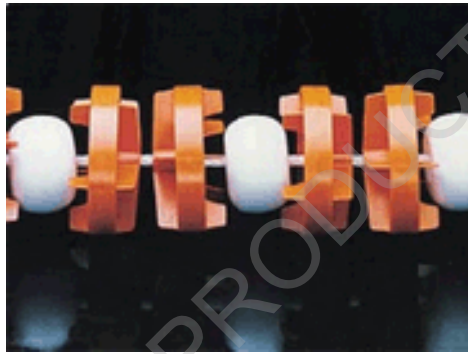

MOSCOW MODEL

SPECIFICATIONS

Moscow Model

	Product Code	Standard Packing	Standard Weight
Colour white	00161	150	7.0
orange	00162	150	7.0
blue	00163	150	7.0
red	00164	150	7.0