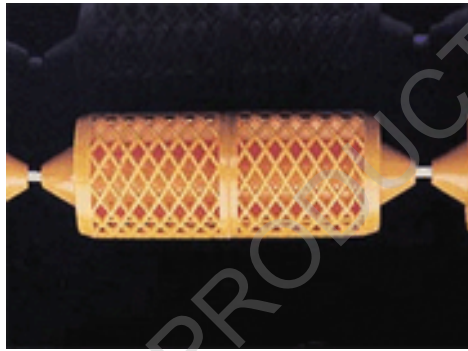

SPECIFICATIONS

Montreal Model

	Product Code	Standard Packing	Standard Weight
Colour white	00165	28	7.0
orange	00166	28	7.0
blue	00167	28	7.0
red	00168	28	7.0