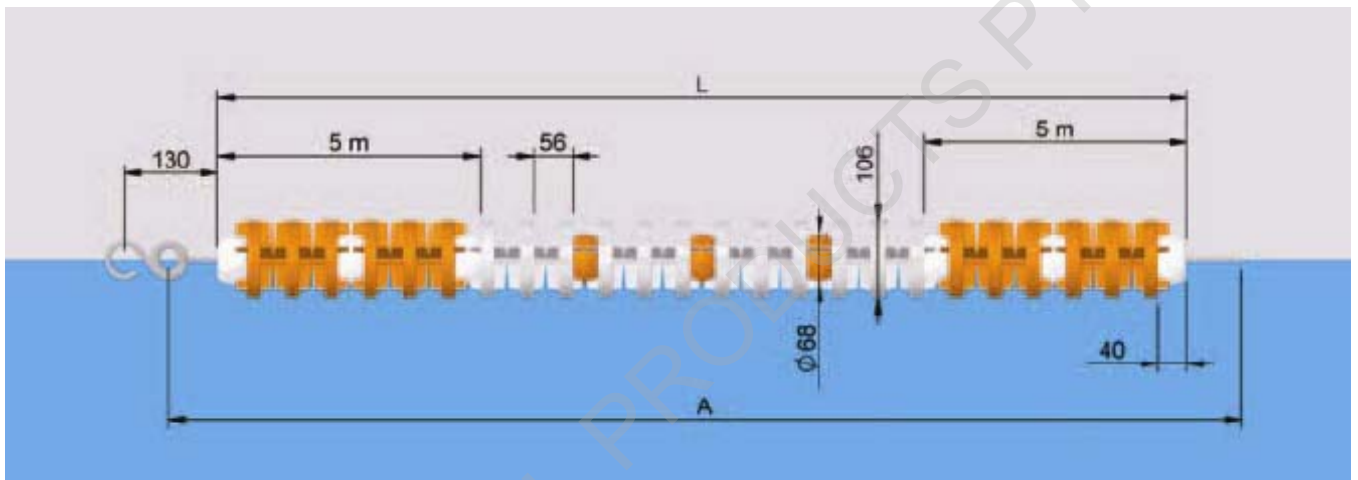

FRANCE MODEL

Code	Description
	France Model
00202	Length: 25 m
00204	Length: 50 m

SPECIFICATIONS

France Model

Product Code	Standard Packing	Standard Weight	Standard Volume
--------------	------------------	-----------------	-----------------

Length: 25 m

00202

1

40.0

0.340

Length: 50 m

00204

1

78.0

0.680

Code	L (m)	A (m) line	No. of floats France orange	No. of floats Moscow white	No. of floats Rome orange	No. of floats France white	No. of floats Moscow orange	No. of floats Rome white
00202	25	27	62	186	93	93	124	62
00204	50	52	62	496	248	248	124	62