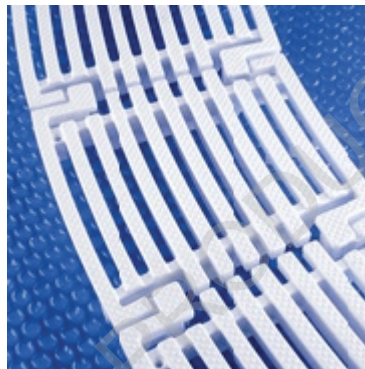

CURVED GRATING TILE

Code	Description
	Curved Grating Tile
08001	External radius 1 m, height 24 mm, width 195 mm
07565	External radius 1 m, height 24 mm, width 245 mm
08002	External radius 1 m, height 24 mm, width 295mm
07566	External radius 1 m, height 24 mm, width 345 mm
05585	External radius 2 m, height 24 mm, width 195 mm
05586	External radius 2 m, height 24 mm, width 245 mm

SPECIFICATIONS

Curved Grating Tile

To finish, end tiles, should cutting be necessary. Made in Polypropylene.

Product Code

EXTERNAL RADIUS 1m

Height 24 mm, Width 195 mm
Height 24 mm, Width 245 mm
Height 24 mm, Width 295 mm
Height 24 mm, Width 345 mm

08001

07565

08002

07566

EXTERNAL RADIUS 2m

Height 24 mm, Width 195 mm
Height 24 mm, Width 245 mm

05585

05586