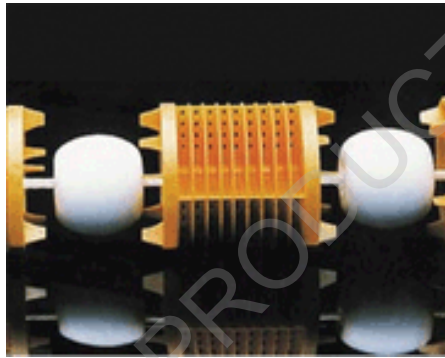

## BARCELONA MODEL

### Barcelona Model

	Product Code	Standard Packing	Standard Weight
Colour white	00173	45	10.0
orange	00174	45	10.0
blue	00175	45	10.0
red	00176	45	10.0