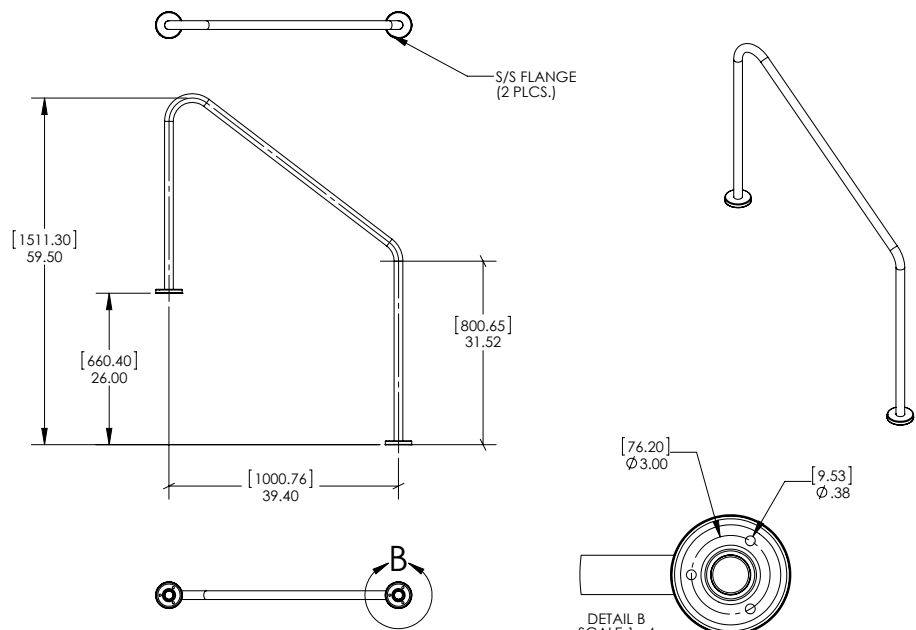

Stair Rail

- Individually crafted with state-of-the-art bending technology
- 38mm diameter, 1.2mm thickness 316L stainless steel tubing
- Standard and flanged models available
- Custom finishing options:
Powder-coating in pearl white, stone beige and Aztec black
Nycote® finish provides extra barrier of protection

Model No.	Description
SR-SS-1000	Stair Rail - 1000mm Standard
SR-SF-1000	Stair Rail - 1000mm Flanged
SR-SS-1500	Stair Rail - 1500mm Standard
SR-SF-1500	Stair Rail - 1500mm Flanged

Colours

Flanged Model with
Cover Plate Detail