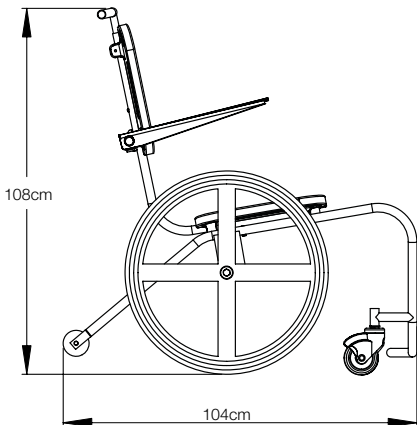

Mobile Aquatic Chair (MAC)

Mobile Aquatic Chairs (MAC) are essential for facilities utilizing a ramp, zero-depth entry or movable floor. The MAC is built specifically for use in aquatic environments, and with proper maintenance will look great for years to come.

- Rear stabilizing wheels provide increased stability when the chair is in the water
- Unibody frame construction for increased durability
- Arm rests flip up for easy transfer on and off the chair
- Powder-coated stainless steel frame resists corrosion
- 18" (46 cm) sturdy, rotomolded plastic seat provides safe transfer support
- 300 lb/136kg weight capacity

Model No.	Description	Shipping			
		Weight	Length	Width	Height
AC0000	MAC (Mobile Aquatic Chair)	27kg	109cm	64cm	56cm

Rainbow Pool Products

PO Box 2388, Mansfield Qld 4122

Telephone STD 61-7-3849 5385

Facsimile STD 61-7-3849 5384