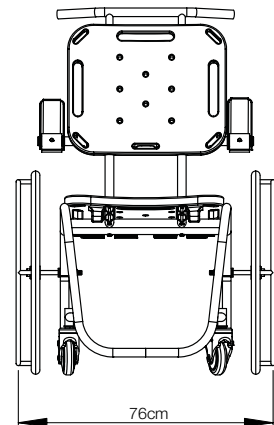

Mobile Aquatic Chair (MAC)

Mobile Aquatic Chairs (MAC) are essential for facilities utilizing a ramp, zero-depth entry or movable floor. The MAC is built specifically for use in aquatic environments, and with proper maintenance will look great for years to come.

- Rear stabilizing wheels provide increased stability when the chair is in the water
- Unibody frame construction for increased durability
- Arm rests flip up for easy transfer on and off the chair
- Powder-coated stainless steel frame resists corrosion
- 18" (46 cm) sturdy, rotomolded plastic seat provides safe transfer support
- 300 lb/136kg weight capacity

Model No.	Description	Shipping			
		Weight	Length	Width	Height
AC0000	MAC (Mobile Aquatic Chair)	27kg	109cm	64cm	56cm

Rainbow Pool Products

PO Box 2388, Mansfield Qld 4122

Telephone STD 61-7-3849 5385

Facsimile STD 61-7-3849 5384