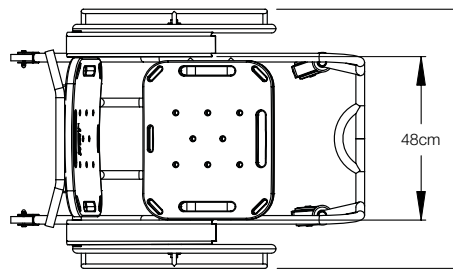

Mobile Aquatic Chair (MAC)

Mobile Aquatic Chairs (MAC) are essential for facilities utilizing a ramp, zero-depth entry or movable floor. The MAC is built specifically for use in aquatic environments, and with proper maintenance will look great for years to come.

- Rear stabilizing wheels provide increased stability when the chair is in the water
- Unibody frame construction for increased durability
- Arm rests flip up for easy transfer on and off the chair
- Powder-coated stainless steel frame resists corrosion
- 18" (46 cm) sturdy, rotomolded plastic seat provides safe transfer support
- 300 lb/136kg weight capacity

Model No.	Description	Shipping			
		Weight	Length	Width	Height
AC0000	MAC (Mobile Aquatic Chair)	27kg	109cm	64cm	56cm

Rainbow Pool Products

PO Box 2388, Mansfield Qld 4122

Telephone STD 61-7-3849 5385

Facsimile STD 61-7-3849 5384