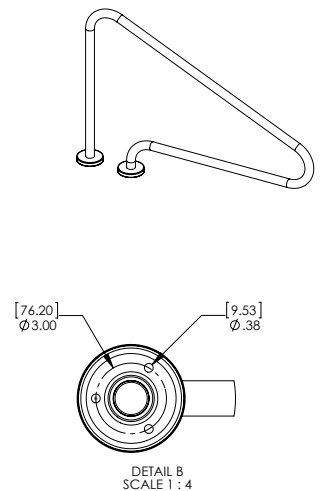

Deck Mounted Stair Rail

- Individually crafted with state-of-the-art bending technology
- 38mm diameter, 1.2mm thickness 316L stainless steel tubing
- Standard and flanged models available
- Custom finishing options:
Powder-coating in pearl white, stone beige and Aztec black
Nycote® finish provides extra barrier of protection

Model No.	Description
SR-DS	Deck-Mounted Stair Rail - Standard
SR-DF	Deck-Mounted Stair Rail - Flanged

Colours

Flanged Model with
Cover Plate Detail

Rainbow Pool Products

PO Box 2388, Mansfield Qld 4122

Telephone STD 61-7-3849 5385