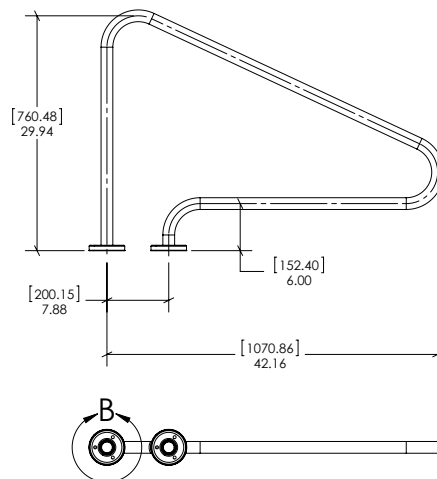

Deck Mounted Stair Rail

- Individually crafted with state-of-the-art bending technology
- 38mm diameter, 1.2mm thickness 316L stainless steel tubing
- Standard and flanged models available
- Custom finishing options:
Powder-coating in pearl white, stone beige and Aztec black
Nycote® finish provides extra barrier of protection

Model No.	Description
SR-DS	Deck-Mounted Stair Rail - Standard
SR-DF	Deck-Mounted Stair Rail - Flanged

Colours

Flanged Model with
Cover Plate Detail

Rainbow Pool Products

PO Box 2388, Mansfield Qld 4122

Telephone STD 61-7-3849 5385