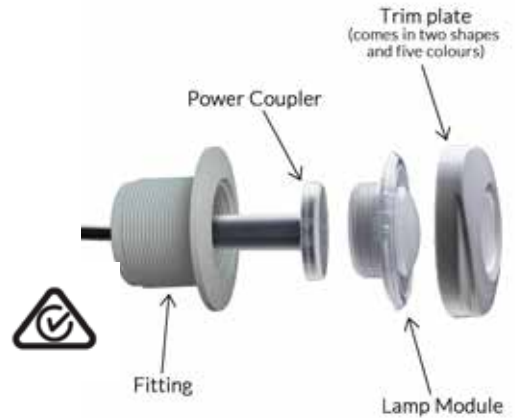

Mod-Lite™ is an LED light that blends modular design with wireless power to deliver unmatched flexibility, convenience, safety and savings. PowerPass™ technology allows power to flow directly to the wireless LED lamp module, without a physical connection to power, making installation faster, safer and more efficient and replacement quick and simple.

- 12VAC 7 Watt LED light for concrete, vinyl liner, and fiberglass pools and spas
- Low profile wireless lamp
- Designed for use with standard 40mm wall fittings and conduit down to 20mm.
- 24m cable length
- Colour functions:
 - 12V controls: (6) colours (white, blue, green, red, amber, magenta), and (2) light shows (fast/slow)
- (5) coloured trim plates in (2) different shapes (square and round) for a total of (10) options for maximum customization
- 3-year warranty
- ERAC Registration No. E3011

Model No.	Description
MLED-C-80-INT	(1) Mod-Lite 7 Watt RGB LED, 24m Cord
LNS-2G	Concrete Pool Fitting
LNS-2A	Fibreglass Pool Fitting
LNS-2V	Vinyl Pool Fitting