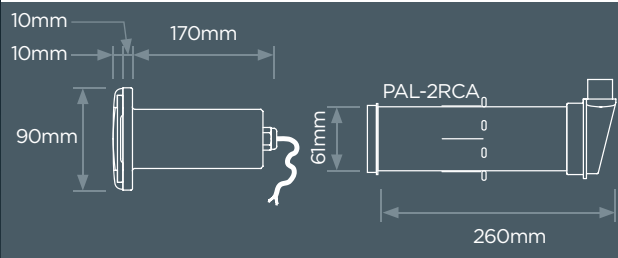

PAL-Concrete Fixed Dimensional Details