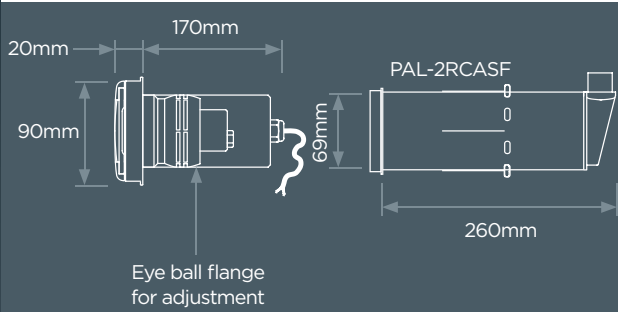

PAL-Concrete Readjustable Dimensional Details

PART NUMBERS

PAL-Concrete Fixed

	Code
24metre PAL-4C with LAU-4 fitted	42-4C20L
24metre PAL-4C with LAP-4 fitted	42-4C20P
Concrete 316 stainless steel cover	42-4CS
RCA concrete housing to suit PAL-4C	39-2RCA

PAL-Concrete Readjustable

	Code
24metre PAL-4CR with LAU-4 fitted	42-4CR20L
24metre PAL-4CR with LAP-4 fitted	42-4CR20P
Concrete 316 stainless steel cover	42-4CS
RCA concrete housing to suit PAL-4CR	39-2RCASF

Drivers/Transmitters/Wi-Fi

PCR-4 driver fitted with 10A supply lead and plug with PCT-1 hand held transmitter and Wi-Fi ready but not fitted	42-PCR-4
PCR-4 driver fitted with 10A supply lead and plug with PCT-1 hand held transmitter and fitted w/- PCW-1 Wi-Fi module	42-PCR-4W
Spare PCT-1 hand held transmitter w/- wall holder supplied with 2x 1.5V batteries	42-PCT-1
Spare Wi-Fi module kit	42-PCTWF1

APPLE AND ANDROID APPS AVAILABLE AT ITUNES AND GOOGLE PLAY