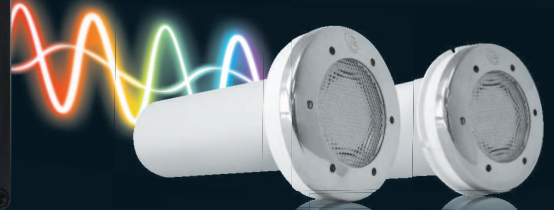

# PAL Concrete

Recessed LED light with  
Colour Touch Technology  
for concrete pools and spas

# Concrete

**System Link**

Allows you to link multiple systems for home and pool automation

**Colour Control**

Control colour, speed, brightness and modes

**Wireless Touch**

Wi-Fi tablets and smartphones

**Colour Touch Technology**

**Memory Recall**

Remembers last colour, speed and brightness

**Auto Sync**

Automatic sync of your PAL lights every time

**APPLE OR ANDROID DEVICES**

Operating dist: 50 - 70metres

**RF HANDSET**

Part No: PCT-1  
Operating dist: 50 - 70metres